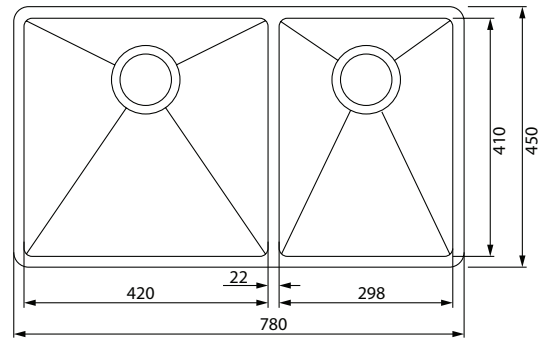

# TECHNICAL DATASHEET

BOLERO BOX 220-42/29 SBR

Product Category	Sinks
Finish	Stainless Steel
Installation	Inset/Flushmount/Undermount
Range	BOLERO
Model	BOX 220-42/29 SBR
Warranty	50 Years

## PRODUCT INFORMATION

Article Number	127.0503.527-FPC
Dimensions	780 x 450mm
Cabinet Base	800mm
Bowl Size	420 x 410 x 200mm/34L 298 x 410 x 200mm/24L
Bowl Radius	12mm
Cut-Out Size	Template
Cut-Out Template	Yes
Waste Outlet	Semi Integrated Waste
Overflow	Yes
Tap Holes	No
Remote Waste	No
Opposite Configuration	-
Accessories	<b>1</b> <b>2</b> <b>3</b> <b>4</b> <b>5</b> <b>6</b>