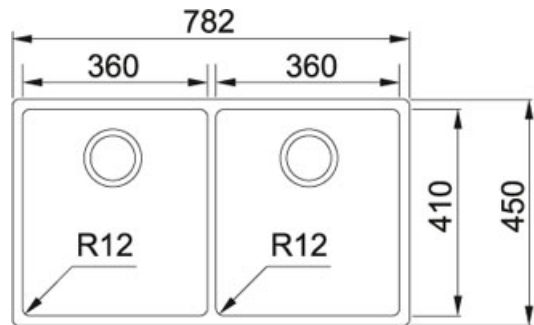

Bolero BOX 220 36-36 Stainless Steel | 127.0382.563

FAMILY : Sinks | FINISH : Stainless Steel | MODEL : BOX 220 36-36 | SERIE : Bolero | INSTALLATION TYPE : Flushmount |
INSTALLATION TYPE : Slim-Top

TECHNICAL DATA

Depth of large bowl	200.00 mm
Width of large bowl	360.00 mm
Waste Outlet Diameter	3 1/2"
Cut-Out Template	Yes
Width overall	450.00 mm
Cabinet Size	800.00 mm
Surface Finish	brushed
Length overall	782.00 mm
Length of large bowl	410.00 mm
Number of Bowls	1
Remote waste	No