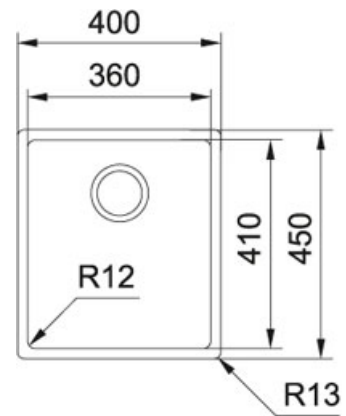

# Bolero BOX 210-36 Stainless Steel | 101.0382.520

FAMILY : Sinks | SERIE : Bolero | FINISH : Stainless Steel | MODEL : BOX 210-36 | INSTALLATION TYPE : Inset

## TECHNICAL DATA

Depth of large bowl	200.00 mm
Width of large bowl	360.00 mm
Waste Outlet Diameter	3 1/2"
Cut-Out Template	Yes
Width overall	400.00 mm
Cabinet Size	450.00 mm
Surface Finish	brushed
Length overall	450.00 mm
Length of large bowl	410.00 mm
Number of Bowls	1
Remote waste	No