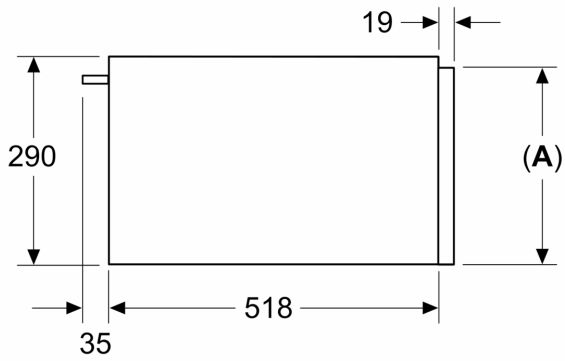

Color / Material Front: Black
Built-in / Free-standing: Built-in
Dimensions (HxWxD): 290 x 594 x 518 mm
Dimensions of the packed product (HxWxD): 400 x 660 x 700 mm
Min. required niche size for installation (HxWxD):290 x 560 x 550 mm
Maximum number of plates:40
Maximum number of espresso cups:192
Net weight: 24.0 kg
Gross weight: 26.0 kg
EAN code:4242005321667
Fuse protection:10 A
Voltage: 220-240 V
Frequency: 50-60 Hz

Technical Info

- Length of mains cable: 175 cm
- Total connected load electric: 0.82 KW
- Nominal voltage: 220 - 240 V

Dimensions

- Appliance dimensions (HxWxD): 290 mm x 594 mm x 518 mm
- Installation dimensions (HxWxD): 290 mm x 560 mm - 568 mm x 550 mm
- Please reference the built-in dimensions provided in the installation drawing

**Series 8, Built-in warming drawer, 60
x 29 cm, Black
BID9101B1**

Measurements in mm

A: 287.5 mm
Ovens with appliance height of 595 mm can be installed above the warming drawer without an intermediate floor

Measurements in mm

A: 287.5 mm