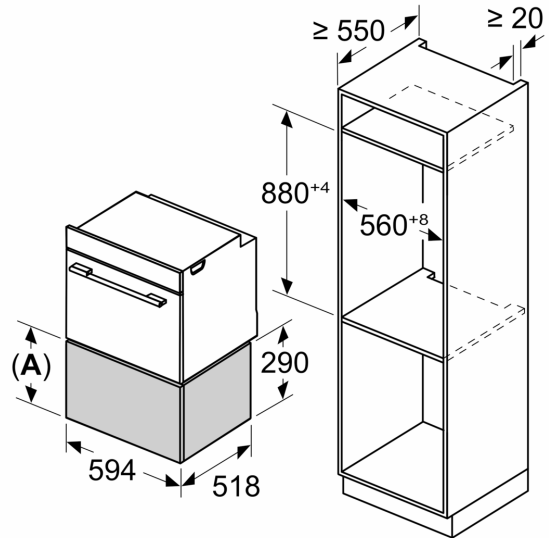

Color / Material Front: Black
Built-in / Free-standing: Built-in
Dimensions (HxWxD): 290 x 594 x 518 mm
Dimensions of the packed product (HxWxD): 400 x 660 x 700 mm
Min. required niche size for installation (HxWxD):290 x 560 x 550 mm
Maximum number of plates:40
Maximum number of espresso cups:192
Net weight: 24.0 kg
Gross weight: 26.0 kg
EAN code:4242005321667
Fuse protection:10 A
Voltage: 220-240 V
Frequency: 50-60 Hz

Technical Info

- Length of mains cable: 175 cm
- Total connected load electric: 0.82 KW
- Nominal voltage: 220 - 240 V

Dimensions

- Appliance dimensions (HxWxD): 290 mm x 594 mm x 518 mm
- Installation dimensions (HxWxD): 290 mm x 560 mm - 568 mm x 550 mm
- Please reference the built-in dimensions provided in the installation drawing

**Series 8, Built-in warming drawer, 60
x 29 cm, Black
BID9101B1**

Measurements in mm

A: 287.5 mm
Ovens with appliance height of 595 mm can be installed above the warming drawer without an intermediate floor

Measurements in mm

A: 287.5 mm