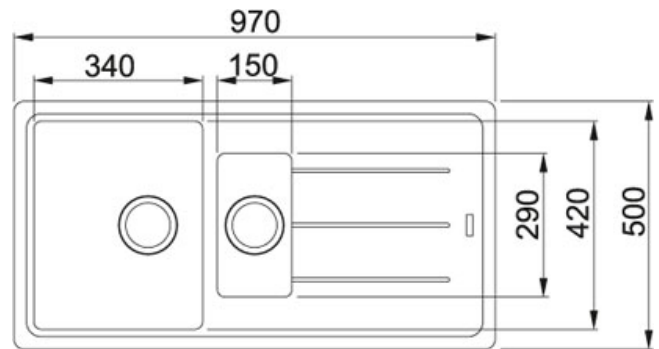

## Basis BFG 651 Fraganite Onyx | 114.0283.702

FAMILY : Sinks | SERIE : Basis | MODEL : BFG 651 | FINISH : Fraganite Onyx | INSTALLATION TYPE : Inset

### TECHNICAL DATA

Cabinet Size	600.00 mm
Length overall	970.00 mm
Width overall	500.00 mm
Length of large bowl	340.00 mm
Width of large bowl	420.00 mm
Depth of large bowl	200.00 mm
Length of small bowl	150.00 mm
Width of small bowl	290.00 mm
Depth of small bowl	100.00 mm
Cutout Length	959.00 mm
Cutout Width	480.00 mm
Cut-Out Template	No
Position of Drainer	Reversible
Position of small bowl	Reversible
Waste Outlet Diameter	3 1/2"
Tap Hole	2---PRE-CUT-KNOCK-OUT-
Number of Bowls	1-1/2
Remote waste	No