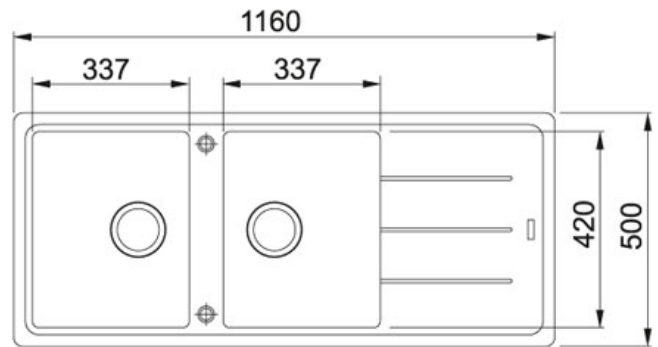

## Basis BFG 621 Fraganite Onyx | 114.0283.700

FAMILY : Sinks | SERIE : Basis | MODEL : BFG 621 | FINISH : Fraganite Onyx | INSTALLATION TYPE : Inset

### TECHNICAL DATA

Cabinet Size	800.00 mm
Length overall	1,160.00 mm
Width overall	500.00 mm
Length of large bowl	337.00 mm
Width of large bowl	420.00 mm
Depth of large bowl	200.00 mm
Cutout Length	1,140.00 mm
Cutout Width	480.00 mm
Cut-Out Template	No
Position of Drainer	Reversible
Waste Outlet Diameter	3 1/2"
Tap Hole	2---PRE-CUT-KNOCK-OUT-
Number of Bowls	2
Depth of small bowl	200.00 mm
Length of small bowl	337.00 mm
Width of small bowl	420.00 mm
Remote waste	No