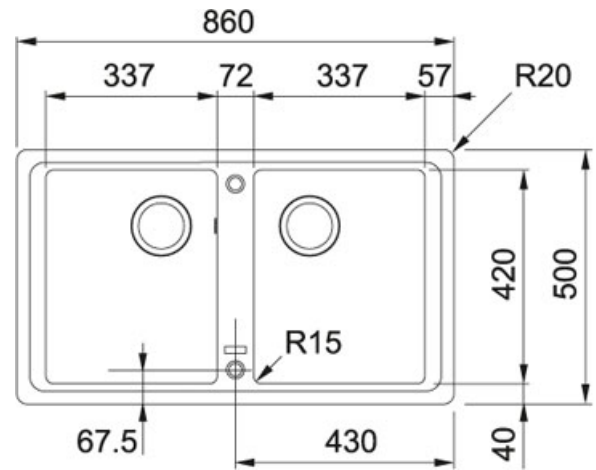

Basis BFG 620 Black | 114.0276.140

FAMILY : Sinks | SERIE : Basis | MODEL : BFG 620 | FINISH : Black | INSTALLATION TYPE : Inset

TECHNICAL DATA

Cut-Out	840X480
Cutout Length	840.00 mm
Depth of large bowl	200.00 mm
Length of large bowl	337.00 mm
Dimensions	860x500
Width overall	500.00 mm
Length overall	860.00 mm
Cabinet Size	80 (90 if side end)
Width of large bowl	420.00 mm
Cutout Width	480.00 mm
Depth of small bowl	200.00 mm
Length of small bowl	337.00 mm
Width of small bowl	420.00 mm

FEATURES

600	Waste with twist remote control optional	NEW	New
-----	--	-----	-----

Basis BFG 620 Black | 114.0276.140

FAMILY : **Sinks** | SERIE : **Basis** | MODEL : **BFG 620** | FINISH : **Black** | INSTALLATION TYPE : **Inset**