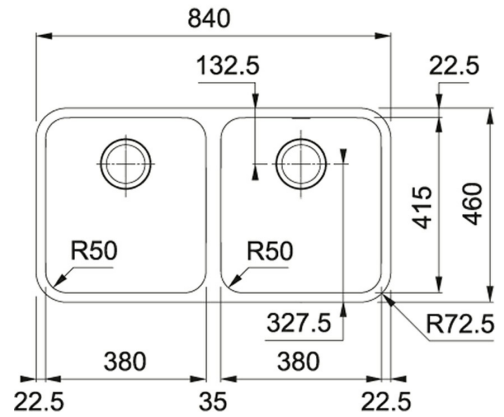

BCX 220-38/38 Stainless Steel | 127.0554.792

FAMILY : Sinks | SERIE : Bell | FINISH : Stainless Steel | MODEL : BCX 220-38/38 | INSTALLATION TYPE : Undermount |
INSTALLATION TYPE : Flushmount | INSTALLATION TYPE : Inset

Constructed from 18/10 grade stainless steel, it's made to withstand the everyday wear and tear of life in a busy kitchen.

TECHNICAL DATA

Depth of large bowl	180.00 mm
Length of large bowl	380.00 mm
Width of large bowl	415.00 mm
Length overall	840.00 mm
Width overall	460.00 mm
Cabinet Size	900.00 mm
Number of Bowls	2
Waste Outlet Diameter	3 1/2"
Tap Hole	NONE
Surface Finish	brushed
Length of small bowl	380.00 mm
Depth of small bowl	180.00 mm
Width of small bowl	415.00 mm
Remote waste	No