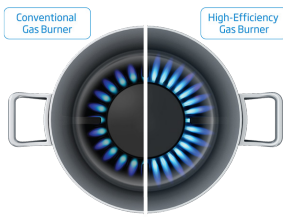

BCT90GG1**90 cm Black Glass Gas Cooktop**

Cooktop Type	Width	Burner Configuration	Safety Feature
Gas	90 cm	4 Gas & 1 Wok	Flame Failure

Main Features

Cooking Zones:	4 x Standard Burners, 1 x Wok Burner
Control Type:	Front Controls
Construction Type:	Black Glass
Cast Iron Trivet:	Yes
Cooking Levels:	Variable
Burner Caps:	Cast Iron
Adapt for LPG Gas:	Yes, via Included conversion kit
Suitable for Natural Gas:	Yes (factory configuration)
Gas Consumption:	43 Mj/h

Control Features

Electronic Ignition:	Yes
----------------------	-----

Safety

Flame Failure Device	Yes
----------------------	-----

Cooktop Zones

Rear Left Zone:	6.7Mj/h
Rear Right Zone:	11.3 Mj/h
Front Left Zone:	6.7 Mj/h
Front Right Zone:	3.9 Mj/h
Wok Zone:	14.4 Mj/h

BCT90GG1

90 cm Black Glass Gas Cooktop

High Efficient Gas Burners - Helping you save money on your energy bills, the special design of our high efficiency gas burners helps them distribute more heat quickly and evenly across the bottom of your pan. This makes them up to 25% more efficient than standard burners and can cut down cooking times too, helping you get dinner on the table up to 35% quicker.

Gas Safety - It's easy for a flame to go out when you're not around, unleashing dangerous gas into the house. The Gas Safety feature will detect when a burner flame is extinguished by an over-boiling pot or a gust of wind, and shut off the gas supply. No leaks, no worries.