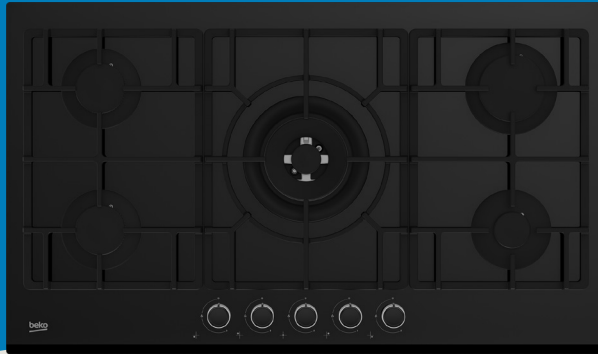

BCT90GG1**90 cm Black Glass Gas Cooktop**

Cooktop Type	Width	Burner Configuration	Safety Feature
Gas	90 cm	4 Gas & 1 Wok	Flame Failure

Main Features

Cooking Zones:	4 x Standard Burners, 1 x Wok Burner
Control Type:	Front Controls
Construction Type:	Black Glass
Cast Iron Trivet:	Yes
Cooking Levels:	Variable
Burner Caps:	Cast Iron
Adapt for LPG Gas:	Yes, via Included conversion kit
Suitable for Natural Gas:	Yes (factory configuration)
Gas Consumption:	43 Mj/h

Control Features

Electronic Ignition:	Yes
----------------------	-----

Safety

Flame Failure Device	Yes
----------------------	-----

Cooktop Zones

Rear Left Zone:	6.7Mj/h
Rear Right Zone:	11.3 Mj/h
Front Left Zone:	6.7 Mj/h
Front Right Zone:	3.9 Mj/h
Wok Zone:	14.4 Mj/h

Dimensions & Weights

Built-in dimensions (W x D):	860 mm x 490 mm
------------------------------	-----------------

Unpacked height:	106 mm
Unpacked width:	895 mm
Unpacked depth:	524 mm
Unpacked weight:	17.3 kg

BCT90GG1

90 cm Black Glass Gas Cooktop

High Efficient Gas Burners - Helping you save money on your energy bills, the special design of our high efficiency gas burners helps them distribute more heat quickly and evenly across the bottom of your pan. This makes them up to 25% more efficient than standard burners and can cut down cooking times too, helping you get dinner on the table up to 35% quicker.