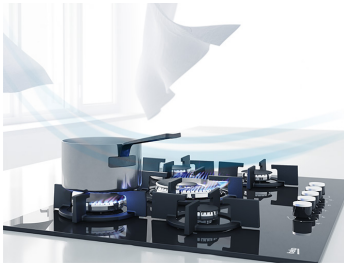

BCT90GG1

90 cm Black Glass Gas Cooktop

High Efficient Gas Burners - Helping you save money on your energy bills, the special design of our high efficiency gas burners helps them distribute more heat quickly and evenly across the bottom of your pan. This makes them up to 25% more efficient than standard burners and can cut down cooking times too, helping you get dinner on the table up to 35% quicker.