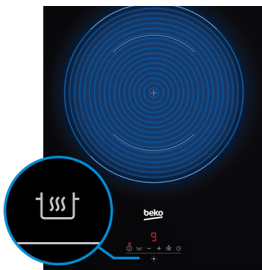

# BCT903IG

## 90 cm Induction 5 Zone Direct Access Premium Cooktop with Indyflex™ Zone

**Direct Access Premium Control** - Giving you complete control and flexibility in the kitchen, touch controls for each cooking zone allow you to adjust the heat level of your pots and pans separately, at the simple touch of a button. The Premium design means the zones and controls only light up when you turn it on so your kitchen stays sleek and stylish.

**IndyFlex™ Zone** - Merge two zones together at the touch of a button. Great for when you need to use a larger pan, you can easily merge two cooking zones together thanks to IndyFlex™ technology in our induction cooktop.