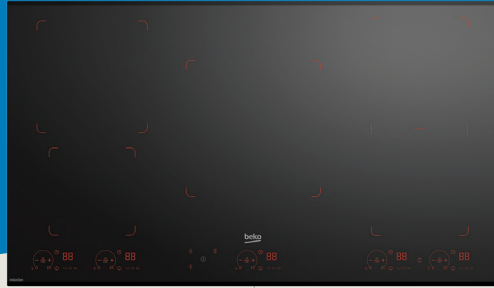

**BCT903IG**

# 90 cm Induction 5 Zone Direct Access Premium Cooktop including Indyflex™ Zone

Cooktop Type	Width	Burner Configuration	Display Type
Induction	90 cm	5 Zone	Direct Access Premium

## Main Features

Cooking Zones:	5 x Induction with Flexizone
Control Type:	Direct Access Touch Control
Construction Type:	Frameless Glass
Cooking Levels:	15 per Zone
Indyflex™ Zone:	Yes
Automatic Pan Detection	Yes
Total Electric Power:	10.8 kW
Fuse:	40 A

## Control Features

Control Panel:	Zone Illumination
Auto Functions:	Warm Keeping, Simmer, Frying
Separate Controls for Each Zone	Yes
Booster Function:	Yes
Memory Function:	Yes
Stop & Go Function:	Yes
Timer & Buzzer:	Yes
On-Off Indicator Light:	Yes
Key Lock:	Yes