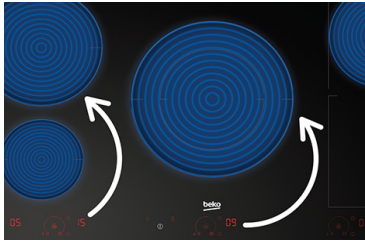

## Cooking Zones

Rear Left Zone:	2/3.7 kW (Ø 210 mm)
Rear Right Zone:	1.8/2.5 kW (Ø 180 mm)
Centre Zone:	1.8/3.6 kW (Ø 180/280 mm)
Front Left Zone:	1.5/2.2 kW (Ø 145 mm)
Front Right Zone:	1.8/2.5 kW (Ø 180 mm)

## 90 cm Induction 5 Zone Direct Access Premium Cooktop with Indyflex™ Zone

**Direct Access Premium Control** - Giving you complete control and flexibility in the kitchen, touch controls for each cooking zone allow you to adjust the heat level of your pots and pans separately, at the simple touch of a button. The Premium design means the zones and controls only light up when you turn it on so your kitchen stays sleek and stylish.