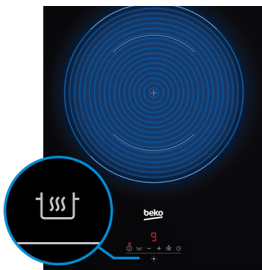

# BCT603IG

60 cm Induction 4 Zone Direct Access Premium Cooktop with Indyflex™ Zone

**Direct Access Premium Control** - Giving you complete control and flexibility in the kitchen, touch controls for each cooking zone allow you to adjust the heat level of your pots and pans separately, at the simple touch of a button. The Premium design means the zones and controls only light up when you turn it on so your kitchen stays sleek and stylish.

**IndyFlex™ Zone** - Merge two zones together at the touch of a button. Great for when you need to use a larger pan, you can easily merge two cooking zones together thanks to IndyFlex™ technology in our induction cooktop.