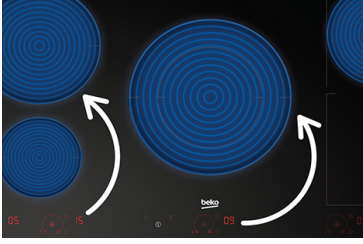

**Control Features**

Control Panel:	Zone Illumination
Auto Functions:	Warm Keeping, Simmer, Frying
Separate Controls for Each Zone	Yes
Booster Function:	Yes
Memory Function:	Yes
Stop & Go Function:	Yes
Timer & Buzzer:	Yes
On-Off Indicator Light:	Yes
Key Lock:	Yes

**Safety**

Residual Heat Indicators:	Yes
Overflow Safety Switch Off:	Yes
Overheat Safety System:	Yes
Automatic Switch Off:	Yes

**Cooking Zones**

Rear Left Zone:	1.8/3 kW (Ø 180 mm)
Rear Right Zone:	2/3.7 kW (Ø 210 mm)
Front Left Zone:	1.8/3 kW (Ø 180 mm)
Front Right Zone:	1.5/2.2 kW (Ø 145 mm)

# BCT603IG

60 cm Induction 4 Zone Direct Access Premium Cooktop with Indyflex™ Zone

**Direct Access Premium Control** - Giving you complete control and flexibility in the kitchen, touch controls for each cooking zone allow you to adjust the heat level of your pots and pans separately, at the simple touch of a button. The Premium design means the zones and controls only light up when you turn it on so your kitchen stays sleek and stylish.

**IndyFlex™ Zone** - Merge two zones together at the touch of a button. Great for when you need to use a larger pan, you can easily merge two cooking zones together thanks to IndyFlex™ technology in our induction cooktop.