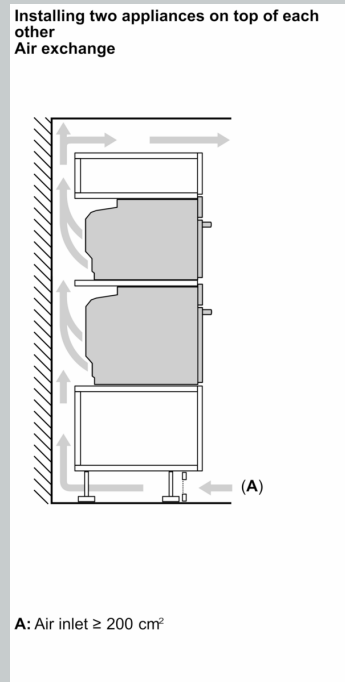

Built-in / Free-standing: Built-in
 Door opening: Drop down
 Cleaning : Pyrolytic+Hydrolytic
 Control Panel Material: Glass
 Door Material: Glass
 Dimensions (HxWxD): 595 x 596 x 548 mm
 Dimensions of the packed product (HxWxD): . 665 x 650 x 690 mm
 Min. required niche size for installation (HxWxD): 585-595 x 560-568 x 550 mm
 Cavity dimensions: 357 x 480 x 415 mm
 Usable volume of cavity: 71 l
 Number of interior lights: 1
 Net weight: 42.6 kg
 Gross weight: 45.2 kg
 EAN code: 4242004266372
 Connection Rating: 3600 W
 Fuse protection: 16 A
 Voltage: 220-240 V
 Frequency: 50; 60 Hz
 Length electrical supply cord: 120.0 cm

Accessories

- 1 x Air Fry & Grill tray, 2 x combination grid, 1 x universal pan

Safety and Environment

- Maximum door temperature 30° C
- Quadruple glazed CoolTouch door

- Automatic door lock during pyrolysis, Individual adjustable child lock, Safety switch off, Residual heat indicator, Start button, Door contact switch

Technical Info

- Length of mains cable: 120 cm
- Nominal voltage: 220 - 240 V
- Total connected load electric: 3.6 KW

Dimensions

- Appliance dimensions (HxWxD): 595 mm x 596 mm x 548 mm
- Installation dimensions (HxWxD): 585 mm - 595 mm x 560 mm - 568 mm x 550 mm
- Please reference the built-in dimensions provided in the installation drawing

N 90, BUILT-IN OVEN WITH ADDED STEAM
FUNCTION, 60 X 60 CM, FLEX DESIGN
B69VS73Y0A

If the appliance will be installed underneath a hob, the following worktop thicknesses (including substructure if necessary) must be taken into account.