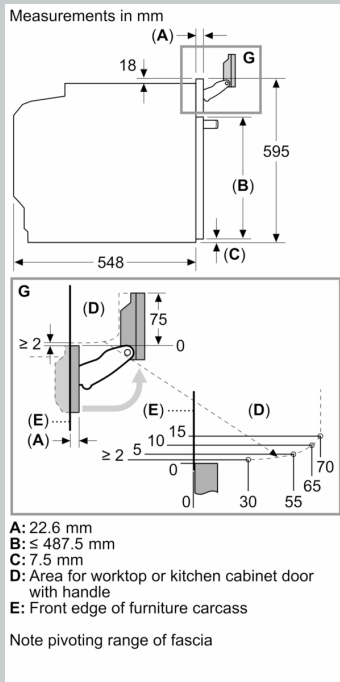

Built-in / Free-standing: Built-in
 Door opening: Drop down
 Cleaning : Pyrolytic+Hydrolytic
 Control Panel Material: Glass
 Door Material: Glass
 Dimensions (HxWxD): 595 x 596 x 548 mm
 Dimensions of the packed product (HxWxD): . 665 x 650 x 690 mm
 Min. required niche size for installation (HxWxD): 585-595 x 560-568 x 550 mm
 Cavity dimensions: 357 x 480 x 415 mm
 Usable volume of cavity: 71 l
 Number of interior lights: 1
 Net weight: 42.6 kg
 Gross weight: 45.2 kg
 EAN code: 4242004266372
 Connection Rating: 3600 W
 Fuse protection: 16 A
 Voltage: 220-240 V
 Frequency: 50; 60 Hz
 Length electrical supply cord: 120.0 cm

Technical Info

- Length of mains cable: 120 cm
- Nominal voltage: 220 - 240 V
- Total connected load electric: 3.6 KW

Dimensions

- Appliance dimensions (HxWxD): 595 mm x 596 mm x 548 mm
- Installation dimensions (HxWxD): 585 mm - 595 mm x 560 mm - 568 mm x 550 mm
- Please reference the built-in dimensions provided in the installation drawing

N 90, BUILT-IN OVEN WITH ADDED STEAM
FUNCTION, 60 X 60 CM, FLEX DESIGN
B69VS73Y0A

If the appliance will be installed underneath a hob, the following worktop thicknesses (including substructure if necessary) must be taken into account.

Hob type	min. worktop thickness	
	fitted	flush
Induction hob	37 mm	38 mm
Full surface Induction hob	47 mm	48 mm
Gas hob	30 mm	38 mm
Electric hob	27 mm	30 mm