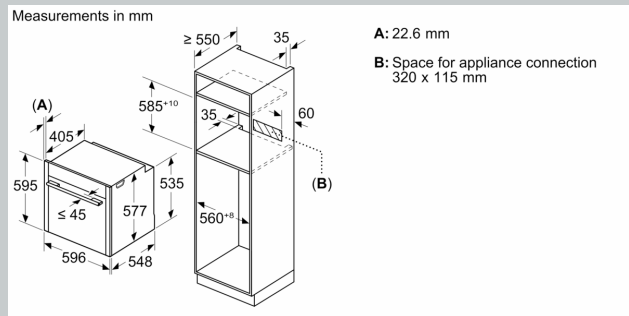

N 90, BUILT-IN OVEN WITH ADDED STEAM
FUNCTION, 60 X 60 CM, FLEX DESIGN
B69VS73Y0A