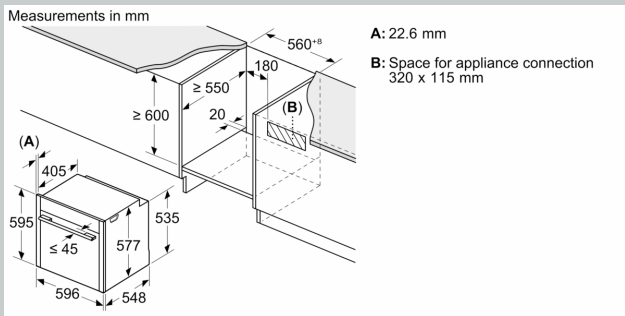

Built-in / Free-standing: Built-in
 Door opening: Drop down
 Cleaning : Pyrolytic+Hydrolytic
 Control Panel Material: Glass
 Door Material: Glass
 Dimensions (HxWxD): 595 x 596 x 548 mm
 Dimensions of the packed product (HxWxD): . 665 x 650 x 690 mm
 Min. required niche size for installation (HxWxD): 585-595 x 560-568 x 550 mm
 Cavity dimensions: 357 x 480 x 415 mm
 Usable volume of cavity: 71 l
 Number of interior lights: 1
 Net weight: 42.6 kg
 Gross weight: 45.2 kg
 EAN code: 4242004266372
 Connection Rating: 3600 W
 Fuse protection: 16 A
 Voltage: 220-240 V
 Frequency: 50; 60 Hz
 Length electrical supply cord: 120.0 cm

Accessories

- 1 x Air Fry & Grill tray, 2 x combination grid, 1 x universal pan

Safety and Environment

- Maximum door temperature 30° C
- Quadruple glazed CoolTouch door

- Automatic door lock during pyrolysis, Individual adjustable child lock, Safety switch off, Residual heat indicator, Start button, Door contact switch

Technical Info

- Length of mains cable: 120 cm
- Nominal voltage: 220 - 240 V
- Total connected load electric: 3.6 KW

Dimensions

- Appliance dimensions (HxWxD): 595 mm x 596 mm x 548 mm
- Installation dimensions (HxWxD): 585 mm - 595 mm x 560 mm - 568 mm x 550 mm
- Please reference the built-in dimensions provided in the installation drawing

N 90, BUILT-IN OVEN WITH ADDED STEAM
FUNCTION, 60 X 60 CM, FLEX DESIGN
B69VS73Y0A

If the appliance will be installed underneath a hob, the following worktop thicknesses (including substructure if necessary) must be taken into account.