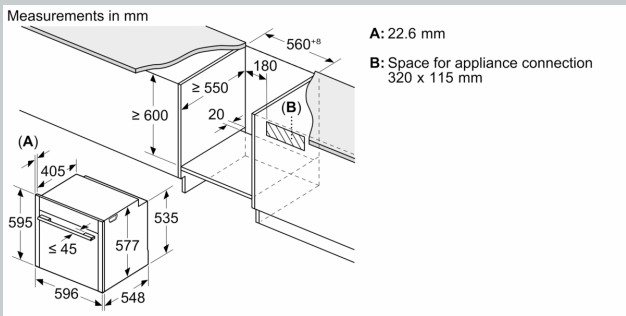

Built-in / Free-standing: Built-in
 Door opening: Drop down
 Cleaning :Catalytic liners (all sides), Catalytic liners (all sides)
 Control Panel Material: Glass
 Door Material: Glass
 Dimensions (HxWxD): 595 x 596 x 548 mm
 Dimensions of the packed product (HxWxD): . 675 x 660 x 690 mm
 Min. required niche size for installation (HxWxD): 585-595 x 560-568 x 550 mm
 Cavity dimensions: 355 x 480 x 415 mm
 Usable volume of cavity: 71 l
 Number of interior lights: 1
 Net weight: 41.2 kg
 Gross weight: 43.9 kg
 EAN code: 4242004266358
 Connection Rating: 3600 W
 Fuse protection: 16 A
 Voltage: 220-240 V
 Frequency: 50; 60 Hz
 Length electrical supply cord: 120.0 cm

- Low door temperature
- Triple glazed door
- Individual adjustable child lock, Safety switch off, Residual heat indicator, Start button, Door contact switch

Technical Info

- Length of mains cable: 120 cm
- Nominal voltage: 220 - 240 V
- Total connected load electric: 3.6 KW

Dimensions

- Appliance dimensions (HxWxD): 595 mm x 596 mm x 548 mm
- Installation dimensions (HxWxD): 585 mm - 595 mm x 560 mm - 568 mm x 550 mm
- Please reference the built-in dimensions provided in the installation drawing

N 90, BUILT-IN OVEN WITH STEAM FUNCTION, 60 X 60 CM, FLEX DESIGN
B69FY5CY0A

If the appliance will be installed underneath a hob, the following worktop thicknesses (including substructure if necessary) must be taken into account.