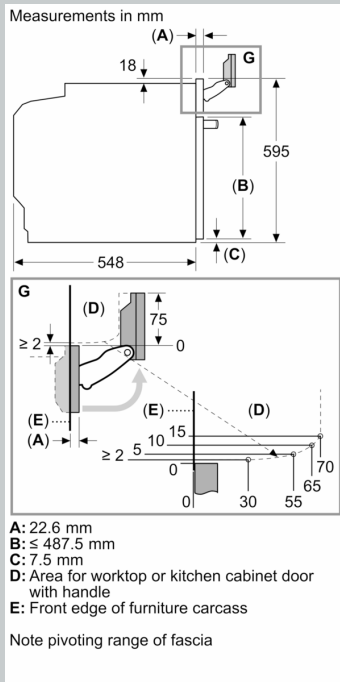

N 90, BUILT-IN OVEN WITH STEAM FUNCTION, 60 X 60 CM, FLEX DESIGN
B69FY5CY0A