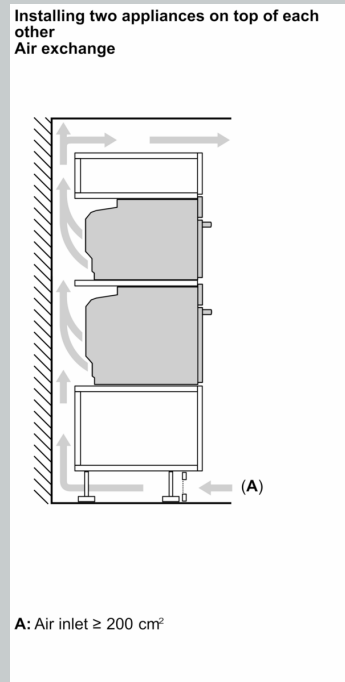

Built-in / Free-standing: Built-in
 Door opening: Drop down
 Cleaning :Catalytic liners (all sides), Catalytic liners (all sides)
 Control Panel Material: Glass
 Door Material: Glass
 Dimensions (HxWxD): 595 x 596 x 548 mm
 Dimensions of the packed product (HxWxD): . 675 x 660 x 690 mm
 Min. required niche size for installation (HxWxD): 585-595 x 560-568 x 550 mm
 Cavity dimensions: 355 x 480 x 415 mm
 Usable volume of cavity: 71 l
 Number of interior lights: 1
 Net weight: 41.2 kg
 Gross weight: 43.9 kg
 EAN code: 4242004266358
 Connection Rating: 3600 W
 Fuse protection: 16 A
 Voltage: 220-240 V
 Frequency: 50; 60 Hz
 Length electrical supply cord: 120.0 cm

- Low door temperature
- Triple glazed door
- Individual adjustable child lock, Safety switch off, Residual heat indicator, Start button, Door contact switch

Technical Info

- Length of mains cable: 120 cm
- Nominal voltage: 220 - 240 V
- Total connected load electric: 3.6 KW

Dimensions

- Appliance dimensions (HxWxD): 595 mm x 596 mm x 548 mm
- Installation dimensions (HxWxD): 585 mm - 595 mm x 560 mm - 568 mm x 550 mm
- Please reference the built-in dimensions provided in the installation drawing

N 90, BUILT-IN OVEN WITH STEAM FUNCTION, 60 X 60 CM, FLEX DESIGN
B69FY5CY0A

If the appliance will be installed underneath a hob, the following worktop thicknesses (including substructure if necessary) must be taken into account.