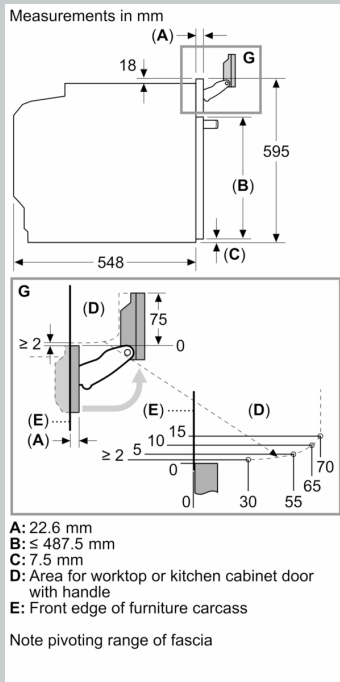

N 90, BUILT-IN OVEN WITH STEAM FUNCTION, 60 X 60 CM, FLEX DESIGN B69FS5CY0A