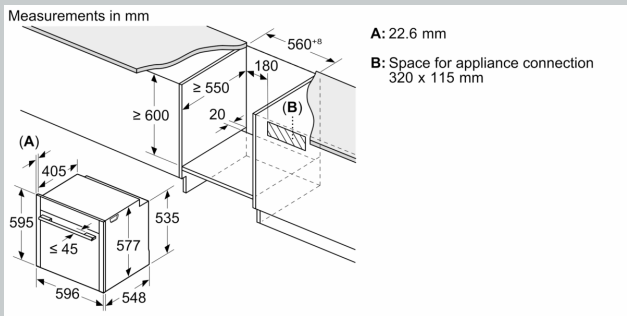

Built-in / Free-standing: Built-in
 Door opening: Drop down
 Cleaning :Catalytic liners (all sides), Catalytic liners (all sides)
 Control Panel Material: Glass
 Door Material: Glass
 Dimensions (HxWxD): 595 x 596 x 548 mm
 Dimensions of the packed product (HxWxD): . 670 x 660 x 690 mm
 Min. required niche size for installation (HxWxD): 585-595 x 560-568 x 550 mm
 Cavity dimensions: 355 x 480 x 415 mm
 Usable volume of cavity: 71 l
 Number of interior lights: 1
 Net weight: 41.2 kg
 Gross weight: 43.9 kg
 EAN code:4242004266327
 Connection Rating: 3600 W
 Fuse protection: 16 A
 Voltage: 220-240 V
 Frequency: 50; 60 Hz
 Length electrical supply cord: 120.0 cm

- Low door temperature
- Triple glazed door
- Individual adjustable child lock, Safety switch off, Residual heat indicator, Start button, Door contact switch

Technical Info

- Length of mains cable: 120 cm
- Nominal voltage: 220 - 240 V
- Total connected load electric: 3.6 KW

Dimensions

- Appliance dimensions (HxWxD): 595 mm x 596 mm x 548 mm
- Installation dimensions (HxWxD): 585 mm - 595 mm x 560 mm - 568 mm x 550 mm
- Please reference the built-in dimensions provided in the installation drawing

N 90, BUILT-IN OVEN WITH STEAM FUNCTION, 60 X 60 CM, FLEX DESIGN B69FS5CY0A

If the appliance will be installed underneath a hob, the following worktop thicknesses (including substructure if necessary) must be taken into account.