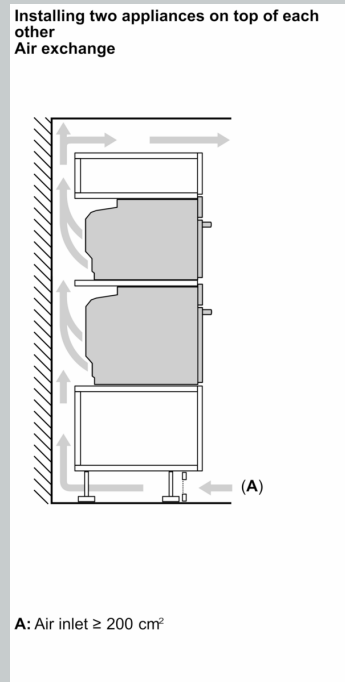

Built-in / Free-standing: Built-in
 Door opening: Drop down
 Cleaning :Catalytic liners (all sides), Catalytic liners (all sides)
 Control Panel Material: Glass
 Door Material: Glass
 Dimensions (HxWxD): 595 x 596 x 548 mm
 Dimensions of the packed product (HxWxD): . 670 x 660 x 690 mm
 Min. required niche size for installation (HxWxD): 585-595 x 560-568 x 550 mm
 Cavity dimensions: 355 x 480 x 415 mm
 Usable volume of cavity: 71 l
 Number of interior lights: 1
 Net weight: 41.2 kg
 Gross weight: 43.9 kg
 EAN code:4242004266327
 Connection Rating: 3600 W
 Fuse protection: 16 A
 Voltage: 220-240 V
 Frequency: 50; 60 Hz
 Length electrical supply cord: 120.0 cm

- Low door temperature
- Triple glazed door
- Individual adjustable child lock, Safety switch off, Residual heat indicator, Start button, Door contact switch

Technical Info

- Length of mains cable: 120 cm
- Nominal voltage: 220 - 240 V
- Total connected load electric: 3.6 KW

Dimensions

- Appliance dimensions (HxWxD): 595 mm x 596 mm x 548 mm
- Installation dimensions (HxWxD): 585 mm - 595 mm x 560 mm - 568 mm x 550 mm
- Please reference the built-in dimensions provided in the installation drawing

N 90, BUILT-IN OVEN WITH STEAM FUNCTION, 60 X 60 CM, FLEX DESIGN B69FS5CY0A

If the appliance will be installed underneath a hob, the following worktop thicknesses (including substructure if necessary) must be taken into account.