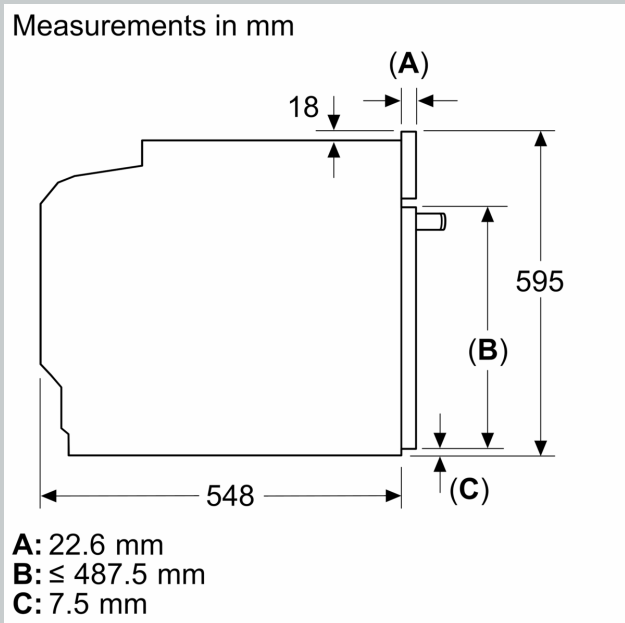

N 70, BUILT-IN OVEN, 60 X 60 CM, FLEX DESIGN
B59CR72Y0A