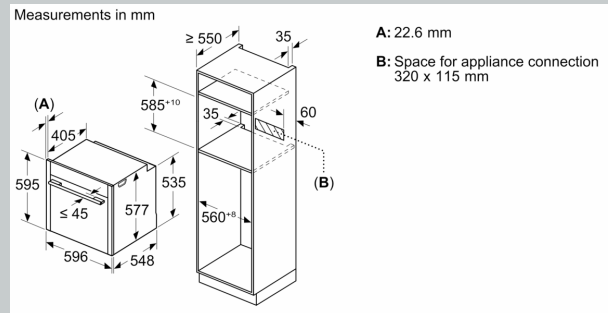

N 70, BUILT-IN OVEN, 60 X 60 CM, FLEX DESIGN
B59CR72Y0A