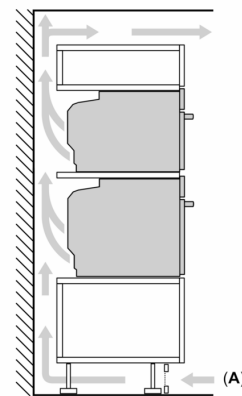

Built-in / Free-standing: Built-in
 Door opening: Drop down
 Cleaning : Pyrolytic+Hydrolytic
 Control Panel Material: Glass
 Door Material: Glass
 Dimensions (HxWxD): 595 x 596 x 548 mm
 Dimensions of the packed product (HxWxD): . 660 x 650 x 690 mm
 Min. required niche size for installation (HxWxD): 585-595 x 560-568 x 550 mm
 Cavity dimensions: 357 x 480 x 415 mm
 Usable volume of cavity: 71 l
 Number of interior lights: 1
 Net weight: 39.6 kg
 Gross weight: 42.3 kg
 EAN code: 4242004266037
 Connection Rating: 3600 W
 Fuse protection: 16 A
 Voltage: 220-240 V
 Frequency: 50; 60 Hz
 Length electrical supply cord: 120.0 cm

Technical Info

- Length of mains cable: 120 cm
- Nominal voltage: 220 - 240 V
- Total connected load electric: 3.6 KW

Dimensions

- Appliance dimensions (HxWxD): 595 mm x 596 mm x 548 mm
- Installation dimensions (HxWxD): 585 mm - 595 mm x 560 mm - 568 mm x 550 mm
- Please reference the built-in dimensions provided in the installation drawing

N 70, BUILT-IN OVEN, 60 X 60 CM, FLEX DESIGN
B59CR72Y0A

Installing two appliances on top of each other
Air exchange

A: Air inlet ≥ 200 cm²

If the appliance will be installed underneath a hob, the following worktop thicknesses (including substructure if necessary) must be taken into account.

Hob type	min. worktop thickness	
	fitted	flush
Induction hob	37 mm	38 mm
Full surface Induction hob	47 mm	48 mm
Gas hob	30 mm	38 mm
Electric hob	27 mm	30 mm