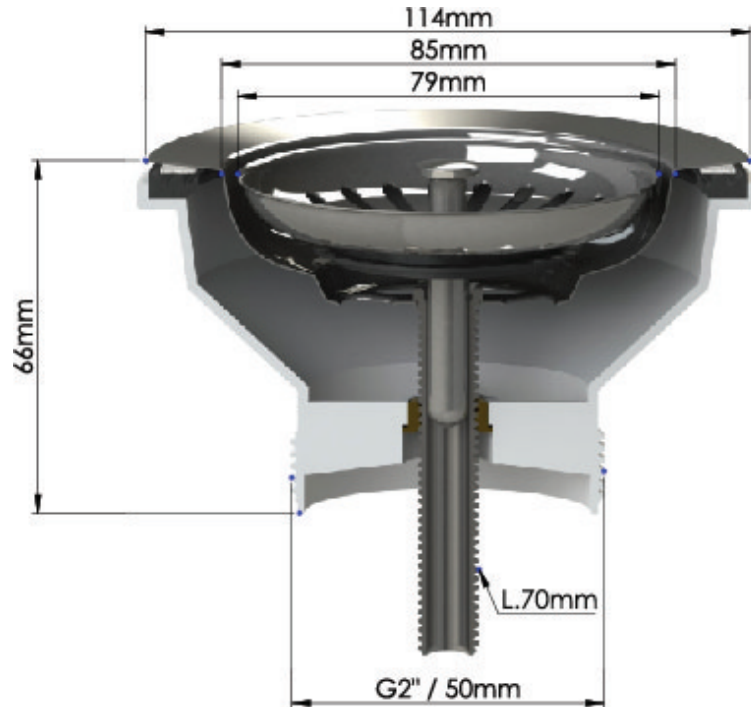

## 90 x 50mm Polished Stainless Steel Basket Waste with Long Screw

**Code:** 90BW

### Specifications

- Material: Stainless Steel top & ABS plastic base
- Finish: Polished Stainless
- Includes extended 70mm thread for thick ceramic sinks
- These wastes suit sinks between 0-70mm thick