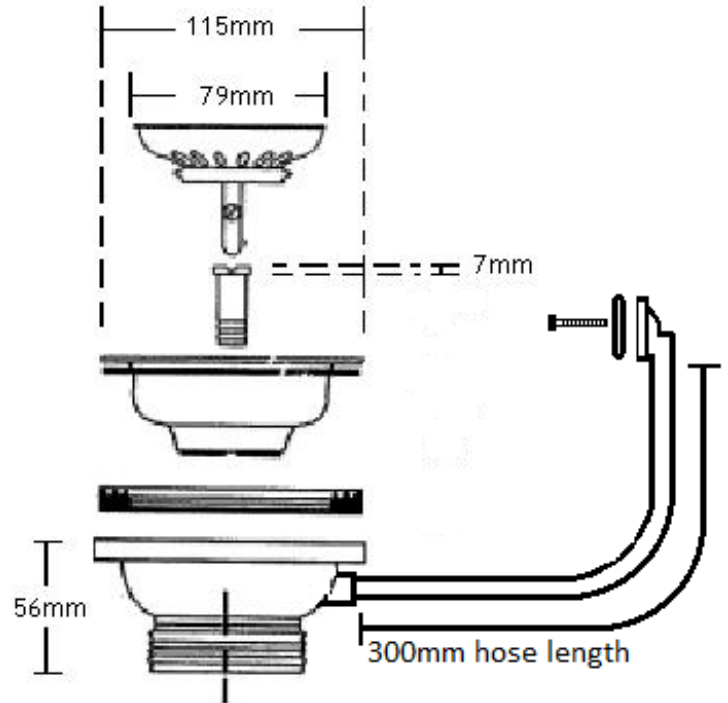

## 90 x 50mm Polished Stainless Steel Basket Waste with Overflow Kit & Long Screw

**Code:** 90BW-O/F

TRADITIONAL & HAMPTONS STYLE SPECIALISTS

### Specifications

- Material: Stainless Steel top & ABS plastic base
- Finish: Polished Stainless
- Includes extended 70mm thread for thick ceramic sinks
- Overflow hole is 30-36mm
- Thickness of sink: maximum 30mm