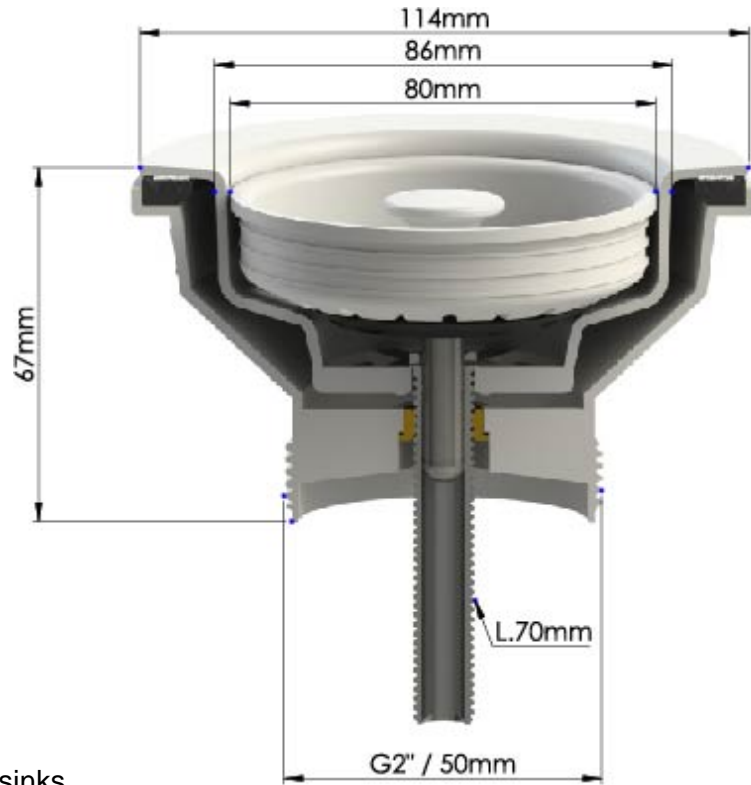

90 x 50mm Matte White Basket Waste with Long Screw

Code: 90BW-MW

Specifications

- Material: Premium Polypropylene (PP)
- Finish: Matte White
- Tough, wear-resistant and durable
- Includes extended 70mm thread for thick fireclay sinks