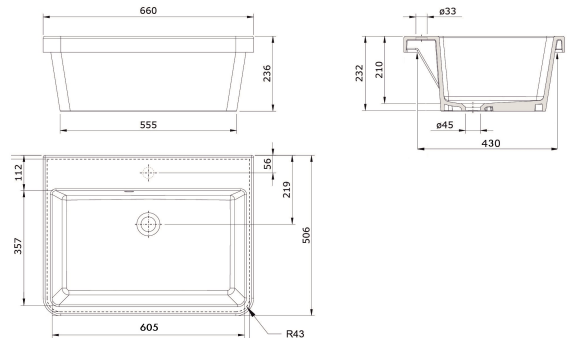

## Ravine 66 x 51 Fine Fireclay Inset Sink

**Code:** 7411

### Specifications

- Material: Fine Fireclay
- Finish: Glazed on all four sides
- Waste Outlet Included: 32/40mm pop-up waste included
- Mounting options: Inset
- Tap hole options: One only
- Capacity: 45L
- Internal depth: 210mm