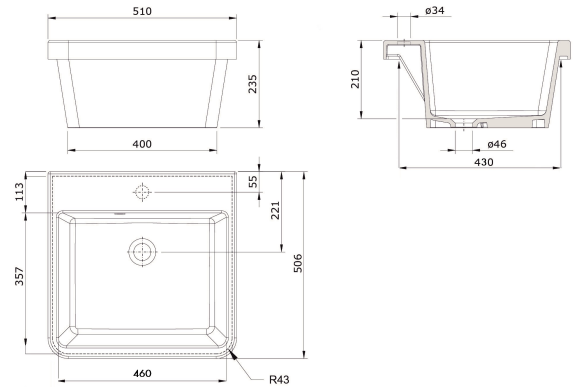

Ravine 51 x 51 Fine Fireclay Inset Sink

Code: 7410

Specifications

- Material: Fine Fireclay
- Finish: Glazed on all four sides
- Waste Outlet Included: 32/40mm pop-up waste included
- Mounting options: Inset
- Tap hole options: One only
- Capacity: 34L
- Internal depth: 210mm
- Note: Fine Fireclay is a natural product and therefore subject to variations. This should be seen as a quality that adds to its unique natural beauty. Variations +/- 2% to the specifications are common and acceptable and are within industry tolerance. We always recommend the cabinet maker and stone provider has the actual sink with them to measure before making cabinetry or cutting stone. For more information please visit our Installation Care & Warranty page or Contact Us.