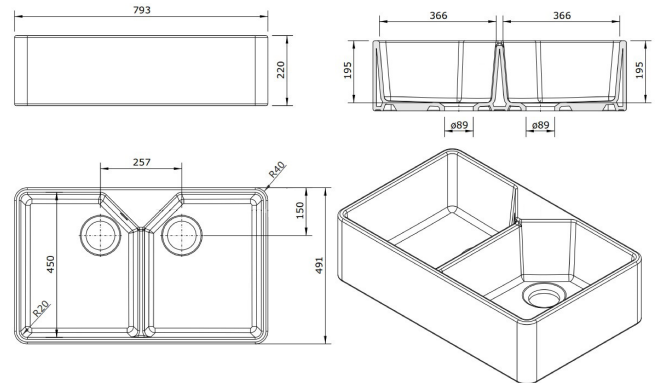

Chester 80 x 50 Double Flat Front Fine Fireclay Butler Sink

Code: 7408

BATHROOM | KITCHEN | LAUNDRY | TRADITIONAL & HAMPTONS STYLE SPECIALISTS

Specifications

- Double-glazed fine fireclay sink
- Made in Portugal
- Tap Holes Available: None or One
- Waste Outlet Included: 90x50mm Basket Wastes
- Capacity Per Bowl: 30L
- Internal depth: 180mm
- Suitable for use with food waste disposer - we recommend purchase of an extended flange and a model with anti-vibration collar
- Fine Fireclay is a natural product and therefore subject to variations. This should be seen as a quality that adds to its unique natural beauty. Variations +/- 2% to the specifications are common and acceptable and are within industry tolerance. We always recommend the cabinet maker and stone provider has the actual sink with them to measure before making cabinetry or cutting stone. For more information please visit our Installation, Care & Warranty page, or Contact Us.