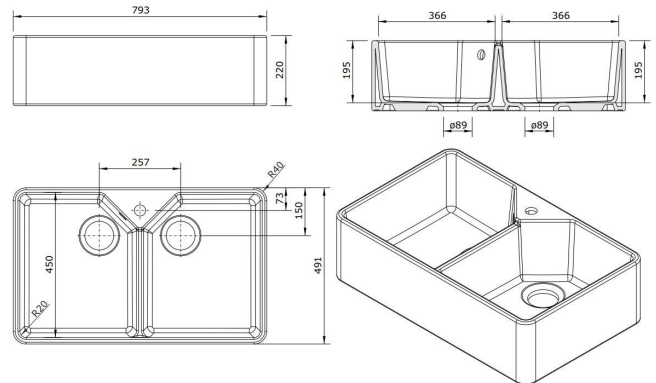

## Chester 80 x 50 Double Flat Fine Fireclay Butler Sink with Taphole and Overflow

**Code: 7403**

TRADITIONAL & HAMPTONS STYLE SPECIALISTS

BATHROOM | KITCHEN | LAUNDRY

### Specifications

- Double-glazed ceramic fine fireclay sink
- Made in Portugal
- Waste with overflow kit included
- 1 tap hole only
- Capacity Per Bowl: 30L
- Internal depth: 180mm
- Suitable for use with food waste disposer – we recommend purchase of an extended flange and a model with anti-vibration collar
- Fine Fireclay is a natural product and therefore subject to variations. This should be seen as a quality that adds to its unique natural beauty. Variations +/- 2% to the specifications are common and acceptable and are within industry tolerance. We always recommend the cabinet maker and stone provider has the actual sink with them to measure before making cabinetry or cutting stone. For more information please visit our Installation, Care & Warranty page, or Contact Us.

### Product Options

7403: Chester 79 x 49 Double Flat Front Fine Fireclay Butler Sink

4A40311: Chester sink stainless steel grid - Right hand side

4A41311: Chester sink stainless steel grid - Left hand side