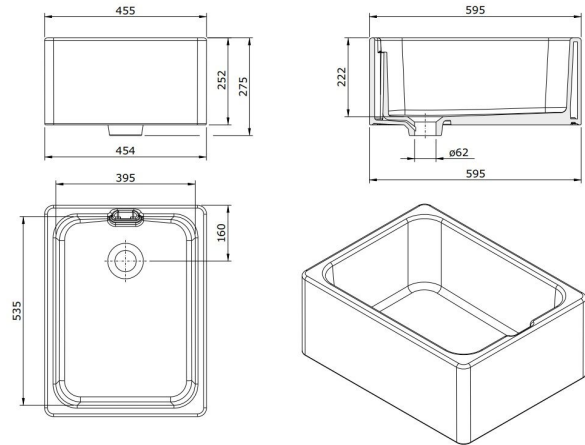

## Belfast 60 x 46 Fine Fireclay Butler Sink with Internal Overflow

**Code:** 7400

TRADITIONAL & HAMPTONS STYLE SPECIALISTS

BATHROOM | KITCHEN | LAUNDRY

### Specifications

- Material: Fine Fireclay
- Finish: White Gloss
- Waste Outlet Included: 50 x 50mm Basket Waste
- Mounting options: Butler (front showing), Counter Top (glazed on all 4 sides), Under Counter (framework required)
- Glazed on all four sides
- Capacity: 39L
- Internal depth: 215mm
- Includes working internal integrated overflow
- Note: Fine Fireclay is a natural product and therefore subject to variations. This should be seen as a quality that adds to its unique natural beauty. Variations +/- 2% to the specifications are common and acceptable and are within industry tolerance. We always recommend the cabinet maker and stone provider has the actual sink with them to measure before making cabinetry or cutting stone. For more information please visit our Installation, Care & Warranty page, or Contact Us.