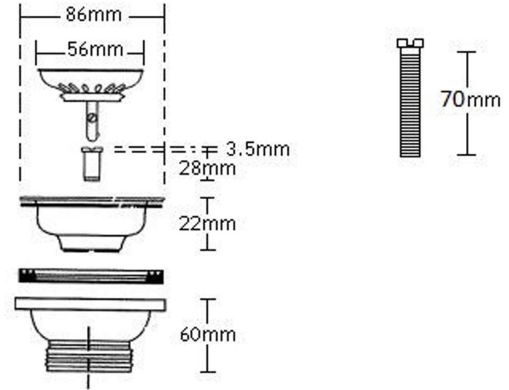

50 x 50mm Polished Stainless Steel Basket Waste with Long Screw

Code: 50BW

Specifications

- Material: Stainless Steel top & ABS plastic base
- Finish: Polished Stainless
- Includes extended 70mm thread for thick ceramic sinks