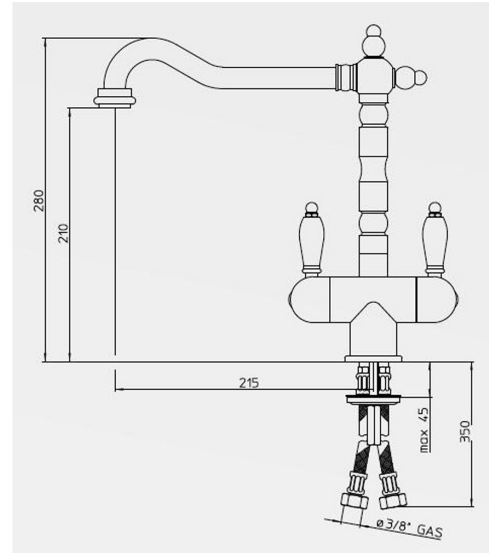

Francès Twin Mixer - Chrome

Code: 18117

TRADITIONAL & HAMPTONS STYLE SPECIALISTS

BATHROOM | KITCHEN | LAUNDRY

Specifications

- Material: Brass
- Finish: Chrome
- Ceramic Disc Quarter Turn Spindles
- WELS Rating: 4 Star (7.5L/min) (R:T21309)
- Watermark approved to Australian Standards
- Swivel Spout