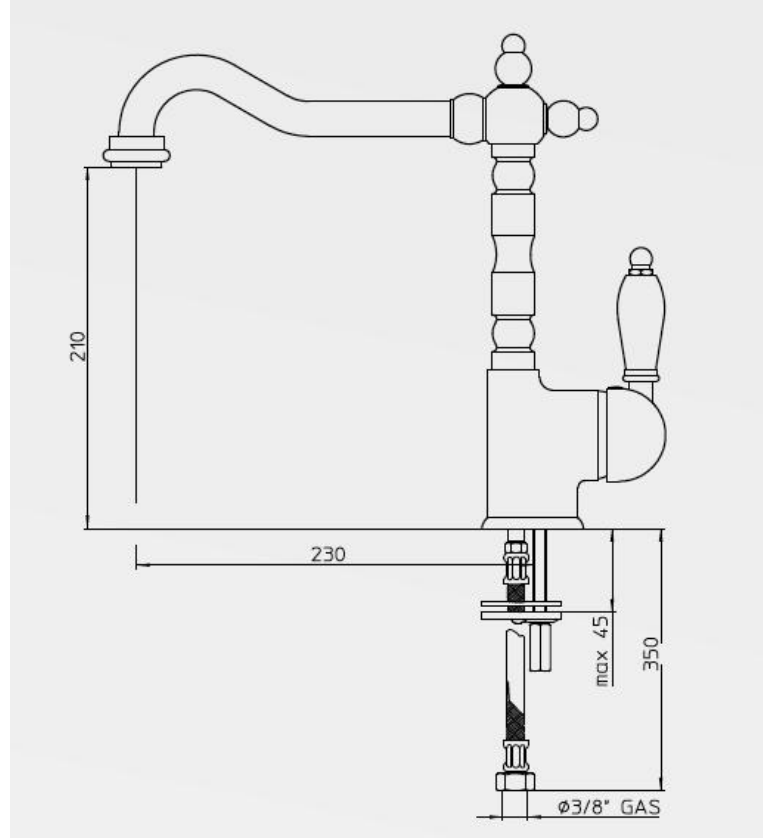

## Clasicó Single Mixer - Brushed Nickel

**Code:** 18113BN4

TRADITIONAL & HAMPTONS STYLE SPECIALISTS

BATHROOM | KITCHEN | LAUNDRY

### Specifications

- Material: Brass
- Finish: Brushed Nickel
- Italina made mixer cartridge operation
- WELS Rating: 4 Star (7.5L/min) (R:T21308)
- Watermark approved to Australian Standards
- Swivel Spout