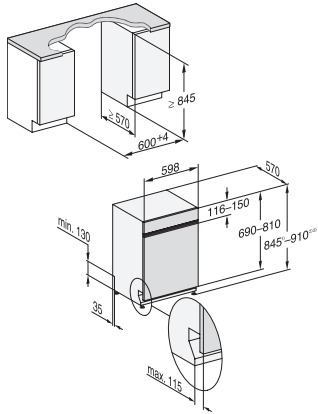

G 7939 SCi XXL AutoDos
Integrated dishwasher XXL
- a premium dishwasher for all your needs

G7000, integrated dishwasher, XXL, 60cm (installation drawing)

1) Plinth height 35-155 mm, 2) Plinth height 100-220 mm,
3) Appliance height max. 970 mm with plinth height conversion kit (Mat.-Nr. 6.394.761), ,