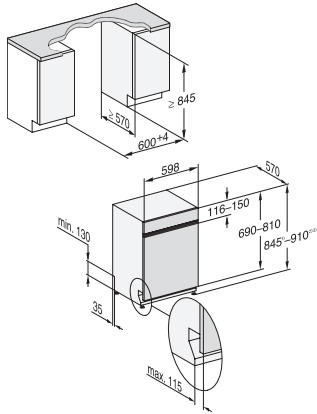

G 7719 SCi XXL CLST AutoDos

Integrated dishwasher XXL

with automatic dispensing thanks to AutoDos with integrated PowerDisk.

G7000, integrated dishwasher, XXL, 60cm (installation drawing)

1) Plinth height 35-155 mm, 2) Plinth height 100-220 mm,
3) Appliance height max. 970 mm with plinth height conversion kit (Mat.-Nr. 6.394.761), ,