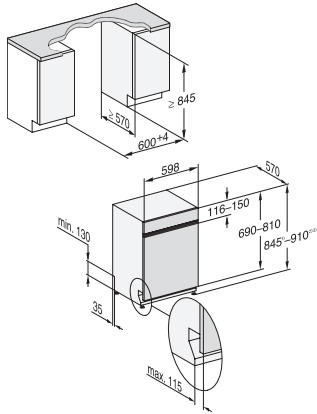

## G 7609 SCi XXL CLST AutoDos

Integrated dishwasher XXL

with automatic dispensing thanks to AutoDos with integrated PowerDisk.

G7000, integrated dishwasher, XXL, 60cm (installation drawing)

- 1) Plinth height 35-155 mm, 2) Plinth height 100-220 mm,
- 3) Appliance height max. 970 mm with plinth height conversion kit (Mat.-Nr. 6.394.761), ,