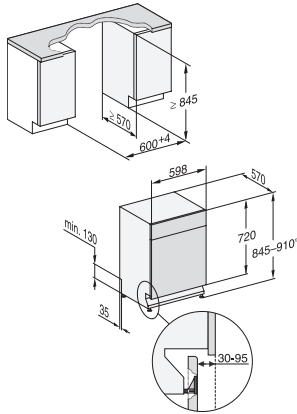

G 7609 SCU XXL CLST AutoDos

Built-under dishwasher XXL

with automatic dispensing thanks to AutoDos with integrated PowerDisk.

EAN: 4002516785170 / Material number: 12531680

Basket design	
Cutlery loading	3D MultiFlex tray
FlexCare glass&bottle holder	•
FlexCare cup rack	2
Basket design	ExtraComfort
MultiClip / XL Assist	• / •
Safety	
Waterproof system Filter indicator light	•
Safety lock	•
Technical data	
Niche width minimal in mm	600
Niche width max in mm	600
Niche height minimal in mm	845
Niche height maximal in mm	910
Niche depth in mm	570
Appliance width in mm	598
Appliance height in mm	845
Appliance depth in mm	570
Depth with door open in cm	120.5
Net weight in kg	50.5
Total rated load in kW	2.00
Voltage in V	230
Fuse rating in A	10
Number of phases	1
Electrical frequency standard	50
Energy stars	4.5
Water stars	6.0
Length of water inlet hose in cm	1.50
Length of water drain hose in cm	1.50
Length of supply lead in m	1.90
Available display languages	
Available display languages via MultiLingua	deutsch, english (AU), english (GB), ,
Accessories supplied	
1 x PowerDisk	•
Voucher for 6 x PowerDisks	•

G 7609 SCU XXL CLST AutoDos

Built-under dishwasher XXL

with automatic dispensing thanks to AutoDos with integrated PowerDisk.

G7000, built under, XXL, dishwasher, 60cm (installation drawing)

1) Appliance height max. 970 mm with plinth height conversion kit (Mat.-No. 6.394.761)