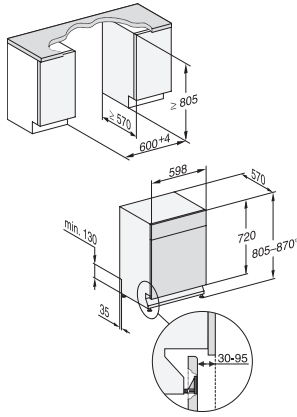

G 7604 SCU CLST AutoDos

Built-under dishwashers

with automatic dispensing thanks to AutoDos with integrated PowerDisk.

EAN: 4002516785163 / Material number: 12531670

Basket design	
Cutlery loading	3D MultiFlex tray
FlexCare glass&bottle holder	•
FlexCare cup rack	1
Basket design	ExtraComfort
MultiClip / XL Assist	• / •
Safety	
Waterproof system Filter	•
indicator light	•
Safety lock	•
Technical data	
Niche width minimal in mm	600
Niche width max in mm	600
Niche height minimal in mm	805
Niche height maximal in mm	870
Niche depth in mm	570
Appliance width in mm	598
Appliance height in mm	805
Appliance depth in mm	570
Depth with door open in cm	116.5
Net weight in kg	49.5
Total rated load in kW	2.00
Voltage in V	230
Fuse rating in A	10
Number of phases	1
Electrical frequency standard	50
Energy stars	4.5
Water stars	6.0
Length of water inlet hose in cm	1.50
Length of water drain hose in cm	1.50
Length of supply lead in m	1.90
Available display languages	
Available display languages via MultiLingua	deutsch, english (AU), english (GB), ,
Accessories supplied	
1 x PowerDisk	•
Voucher for 6 x PowerDisks	•

G 7604 SCU CLST AutoDos

Built-under dishwashers

with automatic dispensing thanks to AutoDos with integrated PowerDisk.

G7000, built under, dishwasher, 60cm (installation drawing)

1) Appliance height max. 930 mm with plinth height conversion kit (Mat.-No. 6.394.761)