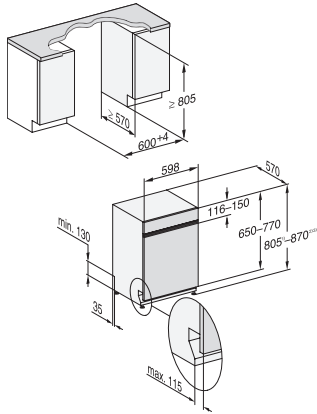

## G 7130 SCi CLST AutoDos

Integrated dishwasher

with automatic dispensing thanks to AutoDos with integrated PowerDisk.

EAN: 4002516785132 / Material number: 12531640 / Old Material Number: 21713057AUS

FlexCare cup rack	1
Basket design	ExtraComfort
MultiClip / XL Assist	• / •
<b>Safety</b>	
Waterproof system Filter indicator light	•
Safety lock	•
<b>Technical data</b>	
Niche width minimal in mm	600
Niche width max in mm	600
Niche height minimal in mm	805
Niche height maximal in mm	870
Niche depth in mm	570
Appliance width in mm	598
Appliance height in mm	805
Appliance depth in mm	570
Depth with door open in cm	116.5
Net weight in kg	48.2
Total rated load in kW	2.00
Voltage in V	230
Fuse rating in A	10
Number of phases	1
Electrical frequency standard	50
Energy stars	4.5
Water stars	6.0
Length of water inlet hose in cm	1.50
Length of water drain hose in cm	1.50
Length of supply lead in m	1.90
Min. front panel weight in kg	3.0
Max. front panel weight in kg	11.0
[can be retrofitted by Service to min.]	8.0
[can be retrofitted by Service to max.]	17.0
<b>Available display languages</b>	
Available display languages via MultiLingua	deutsch, english (AU), english (GB), ,
<b>Accessories supplied</b>	
1 x PowerDisk	•
Voucher for 6 x PowerDisks	•

## G 7130 SCi CLST AutoDos

Integrated dishwasher

with automatic dispensing thanks to AutoDos with integrated PowerDisk.

G7000, integrated dishwasher, 60cm (installation drawing)

- 1) Plinth height 35-155 mm, 2) Plinth height 100-220 mm,
- 3) Appliance height max. 930 mm with plinth height conversion kit (Mat.-Nr. 6.394.761)