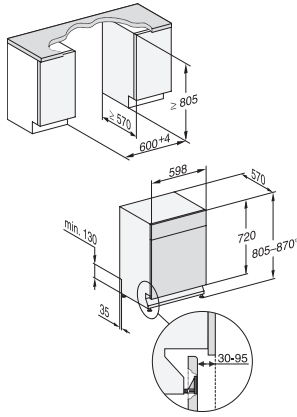

G 7130 SCU CLST AutoDos

Built-under dishwashers

with automatic dispensing thanks to AutoDos with integrated PowerDisk.

EAN: 4002516785125 / Material number: 12531620

| | |
|---|--|
| FlexCare cup rack | 1 |
| Basket design | ExtraComfort |
| MultiClip / XL Assist | • / • |
| Safety | |
| Waterproof system Filter indicator light | • |
| Safety lock | • |
| Technical data | |
| Niche width minimal in mm | 600 |
| Niche width max in mm | 600 |
| Niche height minimal in mm | 805 |
| Niche height maximal in mm | 870 |
| Niche depth in mm | 570 |
| Appliance width in mm | 598 |
| Appliance height in mm | 805 |
| Appliance depth in mm | 570 |
| Depth with door open in cm | 116.5 |
| Net weight in kg | 48.5 |
| Total rated load in kW | 2.00 |
| Voltage in V | 230 |
| Fuse rating in A | 10 |
| Number of phases | 1 |
| Electrical frequency standard | 50 |
| Energy stars | 4.5 |
| Water stars | 6.0 |
| Length of water inlet hose in cm | 1.50 |
| Length of water drain hose in cm | 1.50 |
| Length of supply lead in m | 1.90 |
| Available display languages | |
| Available display languages via MultiLingua | deutsch, english (AU), english (GB), , |
| Accessories supplied | |
| 1 x PowerDisk | • |
| Voucher for 6 x PowerDisks | • |

G 7130 SCU CLST AutoDos

Built-under dishwashers

with automatic dispensing thanks to AutoDos with integrated PowerDisk.

G7000, built under, dishwasher, 60cm (installation drawing)

1) Appliance height max. 930 mm with plinth height conversion kit (Mat.-No. 6.394.761)