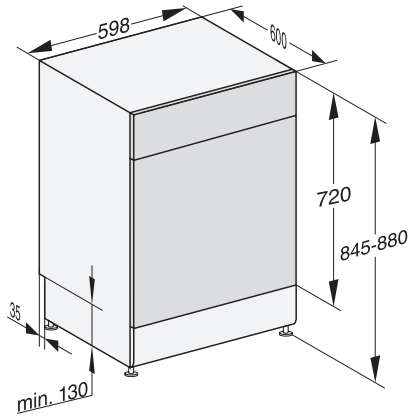

G 7130 SC CLST AutoDos

Freestanding dishwasher

with automatic dispensing thanks to AutoDos with integrated PowerDisk.

G7000, free standing dishwasher, 60cm (installation drawing)