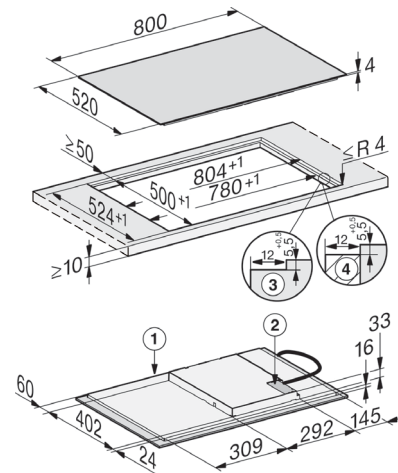

KM 7373 FL

Induction cooktop with flex cooking area for large pots and pans

EAN: 4002516758570 / Material number: 12399790

Safety	
Safety switch-off	•
System lock	•
Lock function	•
Integrated cooling fan	•
Overheating protection	•
Residual heat indicator	•
Technical data	
Dimensions in mm (width)	800
Dimensions in mm (height)	53
Dimensions in mm (depth)	520
Casing height incl. Connection box in mm	53
Cutout dimensions in mm (width)*	750-780
Cutout dimensions in mm (depth)*	490-500
Internal cutout dimensions in mm (width) with flush installation	780
Internal cutout dimensions in mm (depth) with flush installation	500
External cutout dimensions in mm (width) with flush installation	804
External cutout dimensions in mm (depth) with flush installation	524
Total rated load in kW*	7.30
Weight in kg	10.9
Voltage in V	230
Frequency in Hz	50-60
Cable length in m	1.44
Standard accessories	
Mains cable	•

KM 7373 FL Installation diagrams

Surface mounted Installation diagram

- Key:
KM 7373 FL - (Installation drawing)
1. Front
 2. Mains connection box, mains connection cable,
L = 1440 mm, supplied loose

Flush mounted installation diagram

- Key:
KM 7373 FL - (flush installation drawings)
1. Front
 2. Mains connection box with mains connection
cable, L = 1440 mm
 3. Stepped cut-out natural stone worktop
 4. Wood support 12 mm (not supplied)