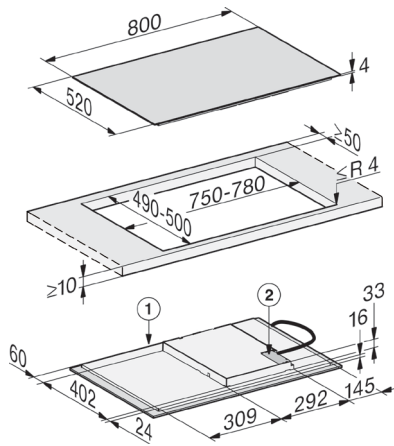

KM 7373 FL

Induction cooktop with flex cooking area for large pots and pans

EAN: 4002516758570 / Material number: 12399790

Safety	
Safety switch-off	•
System lock	•
Lock function	•
Integrated cooling fan	•
Overheating protection	•
Residual heat indicator	•
Technical data	
Dimensions in mm (width)	800
Dimensions in mm (height)	53
Dimensions in mm (depth)	520
Casing height incl. Connection box in mm	53
Cutout dimensions in mm (width)*	750-780
Cutout dimensions in mm (depth)*	490-500
Internal cutout dimensions in mm (width) with flush installation	780
Internal cutout dimensions in mm (depth) with flush installation	500
External cutout dimensions in mm (width) with flush installation	804
External cutout dimensions in mm (depth) with flush installation	524
Total rated load in kW*	7.30
Weight in kg	10.9
Voltage in V	230
Frequency in Hz	50-60
Cable length in m	1.44
Standard accessories	
Mains cable	•

KM 7373 FL Installation diagrams

Surface mounted Installation diagram

- Key:
KM 7373 FL - (Installation drawing)
1. Front
 2. Mains connection box, mains connection cable,
L = 1440 mm, supplied loose

Flush mounted installation diagram

- Key:
KM 7373 FL - (flush installation drawings)
1. Front
 2. Mains connection box with mains connection
cable, L = 1440 mm
 3. Stepped cut-out natural stone worktop
 4. Wood support 12 mm (not supplied)