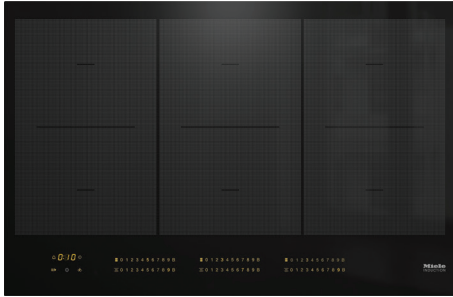

KM 7575-2 FL

Induction cooktop

Onset controls with 3 PowerFlex cooking zones for maximum versatility and performance.

- Intuitive selection via numerical linear keybank - SmartSelect
- Attractive design - 800 mm wide with all-round frame
- Versatile and fast - 6 cooking zones including 3 PowerFlex areas
- Comm. with the rangehood - automatic function Con@ctivity 3.0
- Rapid heat-up times - TwinBooster

KM 7575-2 FL

Induction cooktop

Onset controls with 3 PowerFlex cooking zones for maximum versatility and performance.

Safety	
Safety cut-out	•
Lock function	•
System lock	•
Fault monitoring	•
Integrated cooling fan	•
Overheating protection	•
Residual heat indicator	•
Technical data	
Dimensions in mm (width)	800
Dimensions in mm (depth)	520
Built-in height with mains connection box in mm	51
Cutout dimensions in mm (width)*	780
Cutout dimensions in mm (depth)*	500
Total connected load in kW	9.2
Weight in kg	15.7
Voltage in V	230
Frequency in Hz	50-60
Cable length in m	1.44
Standard accessories	
Connection cable	•