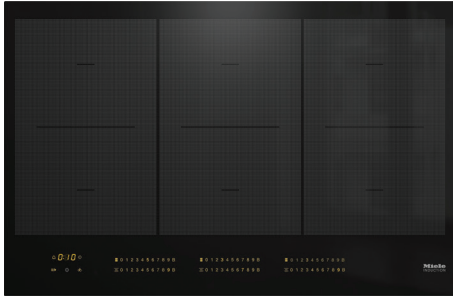

KM 7575-2 FL

Induction cooktop

Onset controls with 3 PowerFlex cooking zones for maximum versatility and performance.

- Intuitive selection via numerical linear keybank - SmartSelect
- Attractive design - 800 mm wide with all-round frame
- Versatile and fast - 6 cooking zones including 3 PowerFlex areas
- Comm. with the rangehood - automatic function Con@ctivity 3.0
- Rapid heat-up times - TwinBooster

KM 7575-2 FL

Induction cooktop

Onset controls with 3 PowerFlex cooking zones for maximum versatility and performance.

Safety	
Safety cut-out	•
Lock function	•
System lock	•
Fault monitoring	•
Integrated cooling fan	•
Overheating protection	•
Residual heat indicator	•
Technical data	
Dimensions in mm (width)	800
Dimensions in mm (depth)	520
Built-in height with mains connection box in mm	51
Cutout dimensions in mm (width)*	780
Cutout dimensions in mm (depth)*	500
Total connected load in kW	9.2
Weight in kg	15.7
Voltage in V	230
Frequency in Hz	50-60
Cable length in m	1.44
Standard accessories	
Connection cable	•

* Please refer to installation drawings for flush cutout dimensions

KM 7575-2 FL

Induction cooktop

Onset controls with 3 PowerFlex cooking zones for maximum versatility and performance.

KM 7575-2 FL PowerFlex - (Installation drawing)