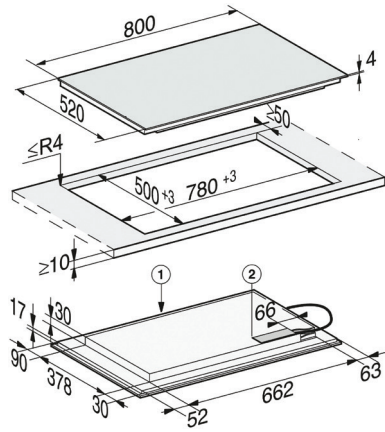

KM 7575-2 FL

Induction cooktop

Onset controls with 3 PowerFlex cooking zones for maximum versatility and performance.

Safety	
Safety cut-out	•
Lock function	•
System lock	•
Fault monitoring	•
Integrated cooling fan	•
Overheating protection	•
Residual heat indicator	•
Technical data	
Dimensions in mm (width)	800
Dimensions in mm (depth)	520
Built-in height with mains connection box in mm	51
Cutout dimensions in mm (width)*	780
Cutout dimensions in mm (depth)*	500
Total connected load in kW	9.2
Weight in kg	15.7
Voltage in V	230
Frequency in Hz	50-60
Cable length in m	1.44
Standard accessories	
Connection cable	•

* Please refer to installation drawings for flush cutout dimensions

KM 7575-2 FL

Induction cooktop

Onset controls with 3 PowerFlex cooking zones for maximum versatility and performance.

KM 7575-2 FL PowerFlex - (Installation drawing)

1. Front
2. Mains connection box, mains connection cable,
L = 1440 mm, supplied loose

KM 7575-2 FL - (flush installation drawings)

1. Front
2. Mains connection box with mains connection cable,
L = 1440 mm,
3. Stepped cut-out natural stone worktop
4. Wood support 12 mm (not supplied)