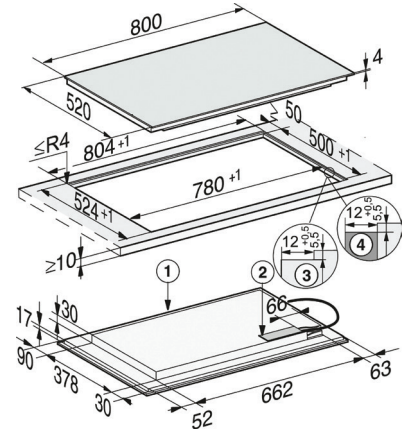

KM 7575-2 FL

Induction cooktop

Onset controls with 3 PowerFlex cooking zones for maximum versatility and performance.

Safety	
Safety cut-out	•
Lock function	•
System lock	•
Fault monitoring	•
Integrated cooling fan	•
Overheating protection	•
Residual heat indicator	•
Technical data	
Dimensions in mm (width)	800
Dimensions in mm (depth)	520
Built-in height with mains connection box in mm	51
Cutout dimensions in mm (width)*	780
Cutout dimensions in mm (depth)*	500
Total connected load in kW	9.2
Weight in kg	15.7
Voltage in V	230
Frequency in Hz	50-60
Cable length in m	1.44
Standard accessories	
Connection cable	•

* Please refer to installation drawings for flush cutout dimensions

KM 7575-2 FL

Induction cooktop

Onset controls with 3 PowerFlex cooking zones for maximum versatility and performance.

KM 7575-2 FL PowerFlex - (Installation drawing)

1. Front
2. Mains connection box, mains connection cable,
L = 1440 mm, supplied loose

KM 7575-2 FL - (flush installation drawings)

1. Front
2. Mains connection box with mains connection cable,
L = 1440 mm,
3. Stepped cut-out natural stone worktop
4. Wood support 12 mm (not supplied)