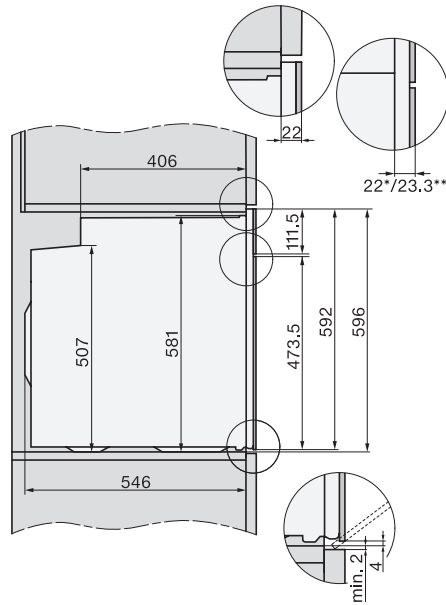

DGC 7450 GRGR Installation diagrams

Installation in a tall or base unit

Side view

Connections and ventilation

- ① Front view
- ② No connections permitted in this area
- ③ Ventilation cut out, min. 150 cm²

Dimensions are given in mm