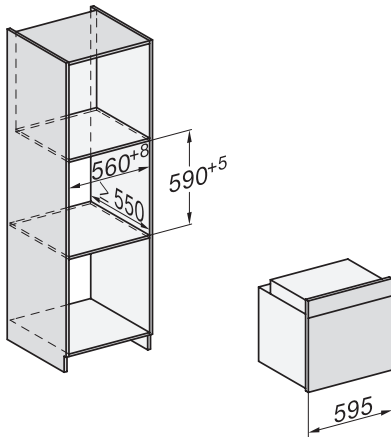

DGC 7450 GRGR Installation diagrams

Installation in a tall or base unit