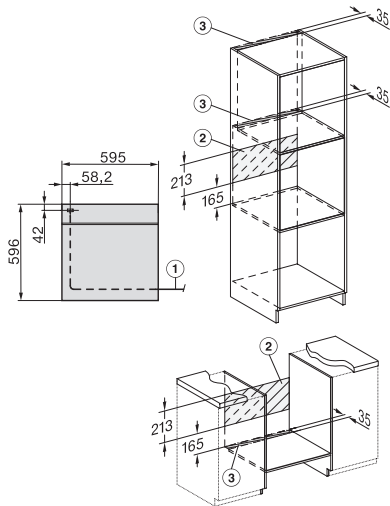

Connections and ventilation

- ① Front view
- ② No connections permitted in this area
- ③ Ventilation cut out, min. 150 cm²

Dimensions are given in mm