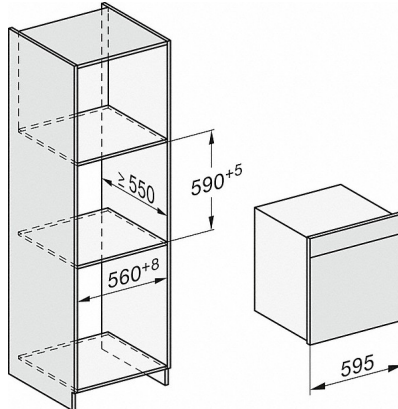

- 1) 400 mm
- 2) 360 mm
- 3) 47 mm
- 4) 24 mm
- 5) 32.5 mm

DG7x40, DGC7x4x, DGC7x6x, DG7635, DGM7x4x, DO7, H2860B/BP, H7240BM, H7x40BM, H7x4xB/BP, H7x6xB/BP, installation drawings

- 1) 400 mm
- 2) 360 mm
- 3) 47 mm
- 4) 27 mm
- 5) 32.5 mm

ESW7x20, installation drawings

ESW7x10, EVS 7010 installation drawings

DGC 7865

XXL Steam combination oven with mains water and drain connection for steam cooking, baking, roasting with wireless food probe + menu cooking.