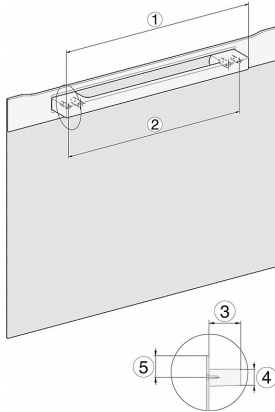

DGC 7865

XXL Steam combination oven with mains water and drain connection for steam cooking, baking, roasting with wireless food probe + menu cooking.

DG2840, DG7x40, DGC7x4x, DG7x6x, DGC7x6x, DGD7635, DGM7x4x, DO7, H28B/BP, H7x4xB/BM/BP, H7x6xB/BP, installation drawing

1) 400 mm
2) 360 mm
3) 47 mm
4) 24 mm
5) 32.5 mm

DG7x40, DGC7x4x, DGC7x6x, DG7635, DGM7x4x, DO7, H2860B/BP, H7240BM, H7x40BM, H7x4xB/BP, H7x6xB/BP, installation drawings

1) 400 mm
2) 360 mm
3) 47 mm
4) 27 mm
5) 32.5 mm