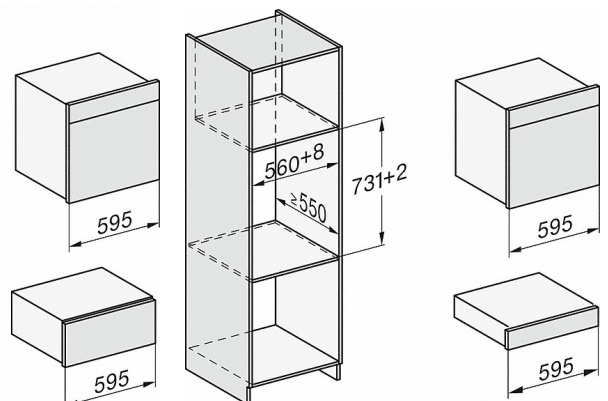

ESW7x10, EVS 7010 installation drawings