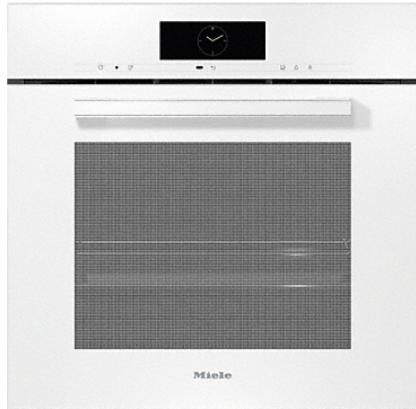

DGC 7865

XXL Steam combination oven with mains water and drain connection for steam cooking, baking, roasting with wireless food probe + menu cooking.

User convenience	
Display	M Touch
MultiLingua	•
MyMiele	•
Help function	•
Motorised fascia panel	•
Quantity-independent cooking	•
Steam cooking on up to 4 levels at the same time	•
Automatic menu cooking	•
Steam reduction before end of programme	•
Polyphonic buzzers	•
Timer functions	•
Time of day display	•
Date display	•
Minute minder	•
Actual temperature display	•
Recommended temperature	•
Sabbath programme	•
Individual settings	•
Cleaning convenience	
Stainless-steel oven compartment with linen-weave pattern	•
PerfectClean finish	•
External steam generator	•
Floor heater for condensate reduction	•
Maintenance programmes	•
Soak programme	•
Rinse programme	•
Oven compartment drying programme	•
Quick-release side racks	•
Automatic descaling	•
CleanGlass door	•
Steam technology and water supply	
DualSteam	•
Drain filter	•
Safety	
Appliance cooling system and touch-cool fronts	•
Safety switch-off	•
System lock	•
Vapour cooling system	•
Sensor lock	•

DGC 7865

XXL Steam combination oven with mains water and drain connection for steam cooking, baking, roasting with wireless food probe + menu cooking.

Technical data	
Oven compartment volume in l	68
No. of shelf levels	4
Numbered shelf levels	•
Door hinge	Bottom
Niche depth in mm	555
Appliance width in mm	595
Appliance height in mm	596
Weight in kg	46.0
Total rated load in kW	3.5
Voltage in V	230
Number of phases	1
Fuse rating in A	16
Length of supply lead in m	2.0
Standard accessories	
Perforated stainless steel cooking container	2
Solid stainless steel cooking containers	1

DGC 7865

XXL Steam combination oven with mains water and drain connection for steam cooking, baking, roasting with wireless food probe + menu cooking.

DG2840, DG7x40, DGC7x4x, DG7x6x, DGC7x6x, DGD7635, DGM7x4x, DO7, H28B/BP, H7x4xB/BM/BP, H7x6xB/BP, installation drawing