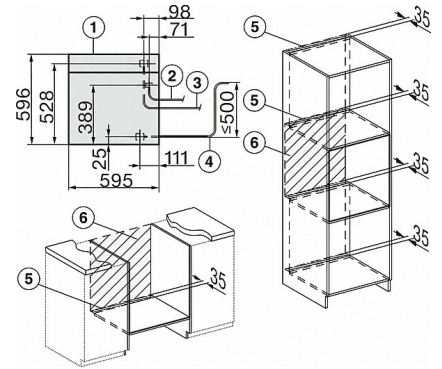

- 1) 400 mm
- 2) 360 mm
- 3) 47 mm
- 4) 24 mm
- 5) 32.5 mm

DG7x40, DGC7x4x, DGC7x6x, DG7635, DGM7x4x, DO7, H2860B/BP, H7240BM, H7x40BM, H7x4xB/BP, H7x6xB/BP, installation drawings

- 1) 400 mm
- 2) 360 mm
- 3) 47 mm
- 4) 27 mm
- 5) 32.5 mm

ESW7x20, installation drawings

ESW7x10, EVS 7010 installation drawings

DGC 7865

XXL Steam combination oven with mains water and drain connection for steam cooking, baking, roasting with wireless food probe + menu cooking.

DGC7x6x, DGC7x6xX installation drawings

DGC7x65, DGC7x65X installation drawings

- 1) Front view
 - 2) Mains connection cable, L=2.000 mm
 - 3) Water inlet hose (metal), L=2.000 mm
 - 4) Drain hose (plastic), L=3.000 mm
- The distance between the top of the drain hose and the odour trap must not exceed 500 mm.
- 5) Ventilation cut min. 180 cm²
 - 6) No connection in this area