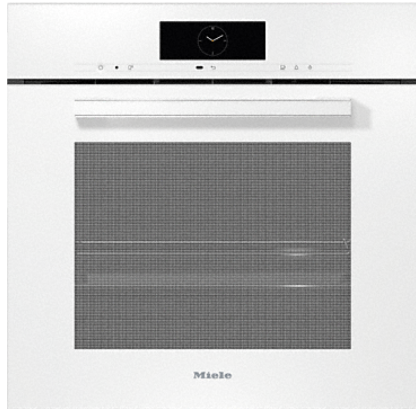

DGC 7865

XXL Steam combination oven with mains water and drain connection for steam cooking, baking, roasting with wireless food probe + menu cooking.

User convenience	
Display	M Touch
MultiLingua	•
MyMiele	•
Help function	•
Motorised fascia panel	•
Quantity-independent cooking	•
Steam cooking on up to 4 levels at the same time	•
Automatic menu cooking	•
Steam reduction before end of programme	•
Polyphonic buzzers	•
Timer functions	•
Time of day display	•
Date display	•
Minute minder	•
Actual temperature display	•
Recommended temperature	•
Sabbath programme	•
Individual settings	•
Cleaning convenience	
Stainless-steel oven compartment with linen-weave pattern	•
PerfectClean finish	•
External steam generator	•
Floor heater for condensate reduction	•
Maintenance programmes	•
Soak programme	•
Rinse programme	•
Oven compartment drying programme	•
Quick-release side racks	•
Automatic descaling	•
CleanGlass door	•
Steam technology and water supply	
DualSteam	•
Drain filter	•
Safety	
Appliance cooling system and touch-cool fronts	•
Safety switch-off	•
System lock	•
Vapour cooling system	•
Sensor lock	•

DGC 7865

XXL Steam combination oven with mains water and drain connection for steam cooking, baking, roasting with wireless food probe + menu cooking.

Technical data	
Oven compartment volume in l	68
No. of shelf levels	4
Numbered shelf levels	•
Door hinge	Bottom
Niche depth in mm	555
Appliance width in mm	595
Appliance height in mm	596
Weight in kg	46.0
Total rated load in kW	3.5
Voltage in V	230
Number of phases	1
Fuse rating in A	16
Length of supply lead in m	2.0
Standard accessories	
Perforated stainless steel cooking container	2
Solid stainless steel cooking containers	1