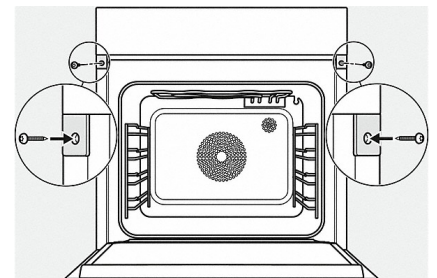

DGC7x6x, DGC7x6xX installation drawings