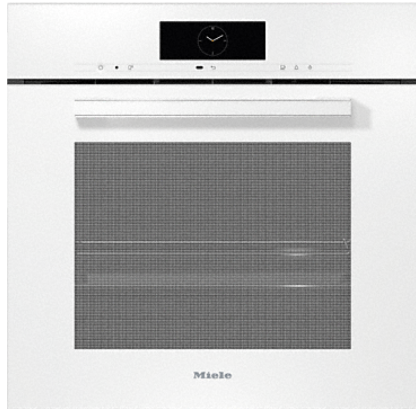

DGC 7865

XXL Steam combination oven with mains water and drain connection for steam cooking, baking, roasting with wireless food probe + menu cooking.

Technical data	
Oven compartment volume in l	68
No. of shelf levels	4
Numbered shelf levels	•
Door hinge	Bottom
Niche depth in mm	555
Appliance width in mm	595
Appliance height in mm	596
Weight in kg	46.0
Total rated load in kW	3.5
Voltage in V	230
Number of phases	1
Fuse rating in A	16
Length of supply lead in m	2.0
Standard accessories	
Perforated stainless steel cooking container	2
Solid stainless steel cooking containers	1

DGC 7865

XXL Steam combination oven with mains water and drain connection for steam cooking, baking, roasting with wireless food probe + menu cooking.

DG2840, DG7x40, DGC7x4x, DG7x6x, DGC7x6x, DGD7635, DGM7x4x, DO7, H28B/BP, H7x4xB/BM/BP, H7x6xB/BP, installation drawing

ESW7x20, installation drawings

ESW7x10, EVS 7010 installation drawings

DGC 7865

XXL Steam combination oven with mains water and drain connection for steam cooking, baking, roasting with wireless food probe + menu cooking.