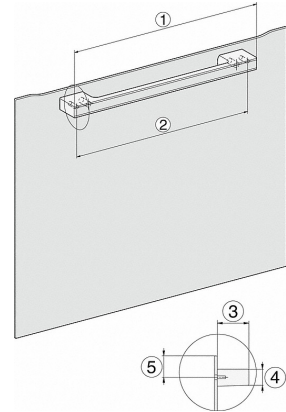

DGC 7865

XXL Steam combination oven with mains water and drain connection for steam cooking, baking, roasting with wireless food probe + menu cooking.

DG2840, DG7x40, DGC7x4x, DG7x6x, DGC7x6x, DGD7635, DGM7x4x, DO7, H28B/BP, H7x4xB/BM/BP, H7x6xB/BP, installation drawing

1) 400 mm
2) 360 mm
3) 47 mm
4) 24 mm
5) 32.5 mm

DG7x40, DGC7x4x, DGC7x6x, DG7635, DGM7x4x, DO7, H2860B/BP, H7240BM, H7x40BM, H7x4xB/BP, H7x6xB/BP, installation drawings

1) 400 mm
2) 360 mm
3) 47 mm
4) 27 mm
5) 32.5 mm