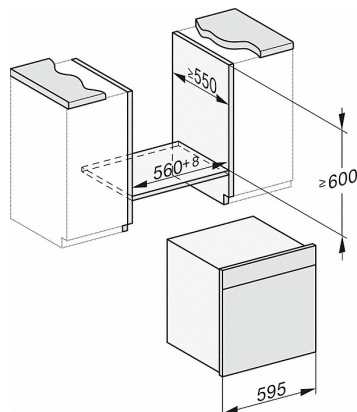

- 1) 400 mm
- 2) 360 mm
- 3) 47 mm
- 4) 24 mm
- 5) 32.5 mm

DG7x40, DGC7x4x, DGC7x6x, DG7635, DGM7x4x, DO7, H2860B/BP, H7240BM, H7x40BM, H7x4xB/BP, H7x6xB/BP, installation drawings

- 1) 400 mm
- 2) 360 mm
- 3) 47 mm
- 4) 27 mm
- 5) 32.5 mm

ESW7x20, installation drawings

ESW7x10, EVS 7010 installation drawings

DGC 7865

XXL Steam combination oven with mains water and drain connection for steam cooking, baking, roasting with wireless food probe + menu cooking.

DGC7x6x, DGC7x6xX installation drawings

DGC7x65, DGC7x65X installation drawings

- 1) Front view
 - 2) Mains connection cable, L=2.000 mm
 - 3) Water inlet hose (metal), L=2.000 mm
 - 4) Drain hose (plastic), L=3.000 mm
- The distance between the top of the drain hose and the odour trap must not exceed 500 mm.
- 5) Ventilation cut min. 180 cm²
 - 6) No connection in this area