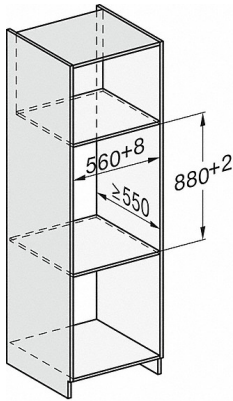

DGC 7865

XXL Steam combination oven with mains water and drain connection for steam cooking, baking, roasting with wireless food probe + menu cooking.

Technical data	
Oven compartment volume in l	68
No. of shelf levels	4
Numbered shelf levels	•
Door hinge	Bottom
Niche depth in mm	555
Appliance width in mm	595
Appliance height in mm	596
Weight in kg	46.0
Total rated load in kW	3.5
Voltage in V	230
Number of phases	1
Fuse rating in A	16
Length of supply lead in m	2.0
Standard accessories	
Perforated stainless steel cooking container	2
Solid stainless steel cooking containers	1

- 1) 400 mm
- 2) 360 mm
- 3) 47 mm
- 4) 24 mm
- 5) 32.5 mm

DG7x40, DGC7x4x, DGC7x6x, DG7635, DGM7x4x, DO7, H2860B/BP, H7240BM, H7x40BM, H7x4xB/BP, H7x6xB/BP, installation drawings

- 1) 400 mm
- 2) 360 mm
- 3) 47 mm
- 4) 27 mm
- 5) 32.5 mm