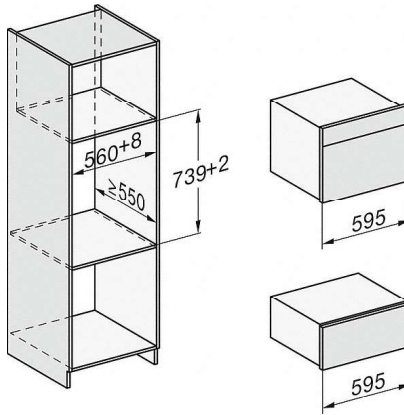

DGC 7840

XL Steam combination oven

for steam cooking, baking, roasting with wireless food probe + menu cooking.

Technical data	
Oven compartment volume in l	48
No. of shelf levels	3
Numbered shelf levels	•
Door hinge	Bottom
Niche depth in mm	555
Appliance width in mm	595
Appliance height in mm	456
Weight in kg	39.7
Total rated load in kW	3.4
Voltage in V	230
Number of phases	1
Fuse rating in A	16
Standard accessories	
Perforated stainless steel cooking container	2
Solid stainless steel cooking containers	1

- 1) 400 mm
- 2) 360 mm
- 3) 47 mm
- 4) 24 mm
- 5) 32.5 mm

DG7x40, DGC7x4x, DGC7x6x, DG7635, DGM7x4x, DO7, H2860B/BP, H7240BM, H7x40BM, H7x4xB/BP, H7x6xB/BP, installation drawings

- 1) 400 mm
- 2) 360 mm
- 3) 47 mm
- 4) 27 mm
- 5) 32.5 mm