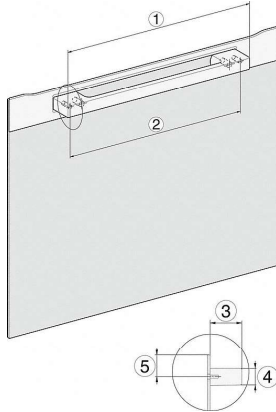

DGC 7840

XL Steam combination oven

for steam cooking, baking, roasting with wireless food probe + menu cooking.

DG2840, DG7x40, DGC7x4x, DG7x6x, DGC7x6x, DGD7635, DGM7x4x, DO7, H28B/BP, H7x4xB/BM/BP, H7x6xB/BP, installation drawing

1) 400 mm
2) 360 mm
3) 47 mm
4) 24 mm
5) 32.5 mm

DG7x40, DGC7x4x, DGC7x6x, DG7635, DGM7x4x, DO7, H2860B/BP, H7240BM, H7x40BM, H7x4xB/BP, H7x6xB/BP, installation drawings

1) 400 mm
2) 360 mm
3) 47 mm
4) 27 mm
5) 32.5 mm