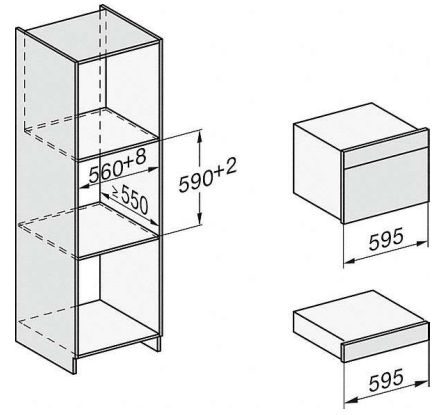

ESW7x10, installation drawings