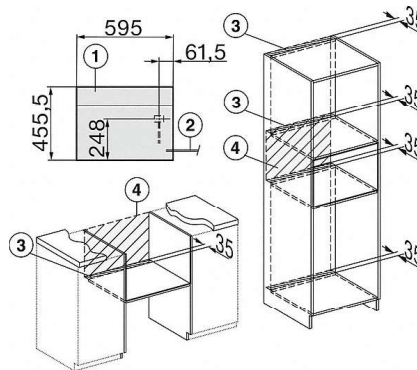

- 1) 400 mm
- 2) 360 mm
- 3) 47 mm
- 4) 24 mm
- 5) 32.5 mm

DG7x40, DGC7x4x, DGC7x6x, DG7635, DGM7x4x, DO7, H2860B/BP, H7240BM, H7x40BM, H7x4xB/BP, H7x6xB/BP, installation drawings

- 1) 400 mm
- 2) 360 mm
- 3) 47 mm
- 4) 27 mm
- 5) 32.5 mm

ESW7x20, installation drawings

ESW7x10, installation drawings

DGC 7840

XL Steam combination oven

for steam cooking, baking, roasting with wireless food probe + menu cooking.

DG7x4x, DGM7x4x, DGC7x4x, DGC7x4xX installation drawings

DGC7x4x, DGC7x4xX installation drawings

DGC7x40, installation drawings

DGC7x4x, DGC7x4x-55, DGC7xxx, installation drawings

- 1) Front view
- 2) Mains connection cable, L=2.000 mm
- 3) Ventilation cut min. 180 cm²
- 4) No connection in this area