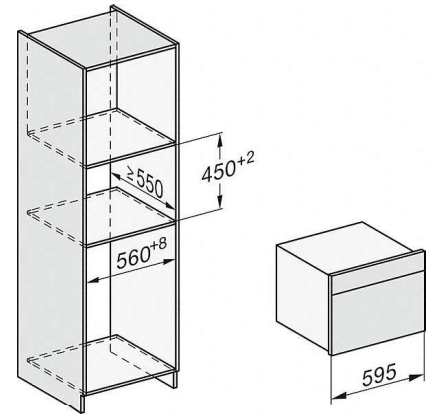

- 1) 400 mm
- 2) 360 mm
- 3) 47 mm
- 4) 24 mm
- 5) 32.5 mm

DG7x40, DGC7x4x, DGC7x6x, DG7635, DGM7x4x, DO7, H2860B/BP, H7240BM, H7x40BM, H7x4xB/BP, H7x6xB/BP, installation drawings

- 1) 400 mm
- 2) 360 mm
- 3) 47 mm
- 4) 27 mm
- 5) 32.5 mm

ESW7x20, installation drawings

ESW7x10, installation drawings

DGC 7840

XL Steam combination oven

for steam cooking, baking, roasting with wireless food probe + menu cooking.

DG7x4x, DGM7x4x, DGC7x4x, DGC7x4xX installation drawings

DGC7x4x, DGC7x4xX installation drawings

DGC7x40, installation drawings

DGC7x4x, DGC7x4x-55, DGC7xxx, installation drawings

- 1) Front view
- 2) Mains connection cable, L=2.000 mm
- 3) Ventilation cut min. 180 cm²
- 4) No connection in this area