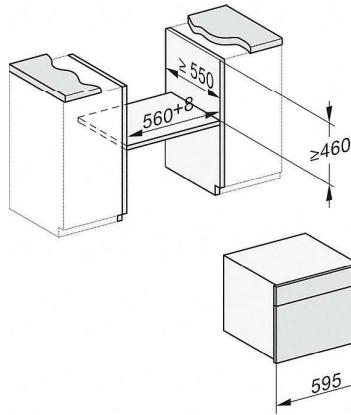

- 1) 400 mm
- 2) 360 mm
- 3) 47 mm
- 4) 24 mm
- 5) 32.5 mm

DG7x40, DGC7x4x, DGC7x6x, DG7635, DGM7x4x, DO7, H2860B/BP, H7240BM, H7x40BM, H7x4xB/BP, H7x6xB/BP, installation drawings

- 1) 400 mm
- 2) 360 mm
- 3) 47 mm
- 4) 27 mm
- 5) 32.5 mm

ESW7x20, installation drawings

ESW7x10, installation drawings

DGC 7840

XL Steam combination oven

for steam cooking, baking, roasting with wireless food probe + menu cooking.

DG7x4x, DGM7x4x, DGC7x4x, DGC7x4xX installation drawings

DGC7x4x, DGC7x4xX installation drawings

DGC7x40, installation drawings

DGC7x4x, DGC7x4x-55, DGC7xxx, installation drawings

- 1) Front view
- 2) Mains connection cable, L=2.000 mm
- 3) Ventilation cut min. 180 cm²
- 4) No connection in this area