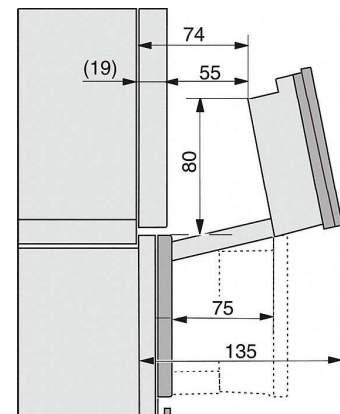

- 1) 400 mm
- 2) 360 mm
- 3) 47 mm
- 4) 24 mm
- 5) 32.5 mm

DG7x40, DGC7x4x, DGC7x6x, DG7635, DGM7x4x, DO7, H2860B/BP, H7240BM, H7x40BM, H7x4xB/BP, H7x6xB/BP, installation drawings

- 1) 400 mm
- 2) 360 mm
- 3) 47 mm
- 4) 27 mm
- 5) 32.5 mm

ESW7x20, installation drawings

ESW7x10, installation drawings

DGC 7840

XL Steam combination oven

for steam cooking, baking, roasting with wireless food probe + menu cooking.

DG7x4x, DGM7x4x, DGC7x4x, DGC7x4xX installation drawings

DGC7x4x, DGC7x4xX installation drawings

DGC7x40, installation drawings

DGC7x4x, DGC7x4x-55, DGC7xxx, installation drawings

- 1) Front view
- 2) Mains connection cable, L=2.000 mm
- 3) Ventilation cut min. 180 cm²
- 4) No connection in this area