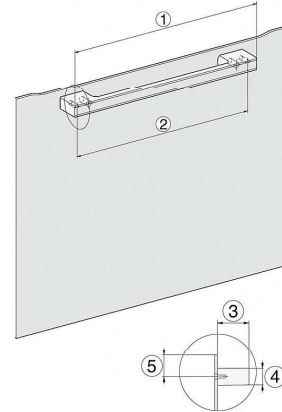

DGC 7840

XL Steam combination oven

for steam cooking, baking, roasting with wireless food probe + menu cooking.

DG2840, DG7x40, DGC7x4x, DG7x6x, DGC7x6x, DGD7635, DGM7x4x, DO7, H28B/BP, H7x4xB/BM/BP, H7x6xB/BP, installation drawing

1) 400 mm
2) 360 mm
3) 47 mm
4) 24 mm
5) 32.5 mm

DG7x40, DGC7x4x, DGC7x6x, DG7635, DGM7x4x, DO7, H2860B/BP, H7240BM, H7x40BM, H7x4xB/BP, H7x6xB/BP, installation drawings

1) 400 mm
2) 360 mm
3) 47 mm
4) 27 mm
5) 32.5 mm