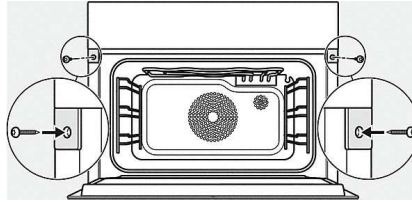

ESW7x20, installation drawings

ESW7x10, installation drawings

DGC 7840

XL Steam combination oven

for steam cooking, baking, roasting with wireless food probe + menu cooking.

DG7x4x, DGM7x4x, DGC7x4x, DGC7x4xX installation drawings

DGC7x4x, DGC7x4xX installation drawings

DGC7x40, installation drawings

DGC7x4x, DGC7x4x-55, DGC7xxx, installation drawings

- 1) Front view
- 2) Mains connection cable, L=2.000 mm
- 3) Ventilation cut min. 180 cm²
- 4) No connection in this area

DGC 7840

XL Steam combination oven

for steam cooking, baking, roasting with wireless food probe + menu cooking.

DGC7x4x, DGC7x4xX installation drawings