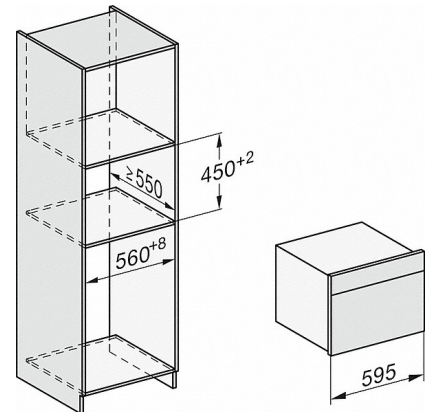

ESW7x10, installation drawings

DGC7x4x, DGC7x4xX installation drawings