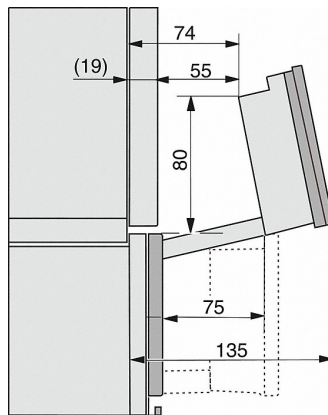

DG7x4x, DGM7x4x, DGC7x4x, DGC7x4xX installation drawings

DGC7x4x, DGC7x4x-55, DGC7xxx, installation drawings