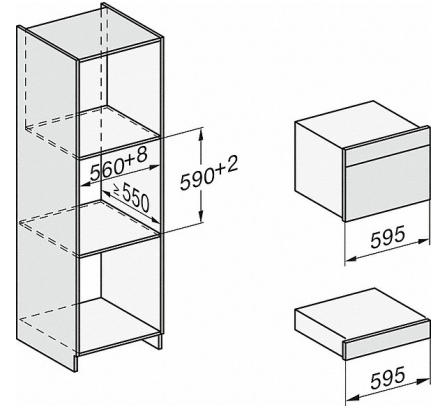

DGC 7845X

Handleless XL Steam combination oven with mains water and drain connection for steam cooking, baking, roasting with wireless food probe + menu cooking.

Technical data	
Oven compartment volume in l	48
No. of shelf levels	3
Numbered shelf levels	•
Door hinge	Bottom
Niche depth in mm	555
Appliance width in mm	595
Appliance height in mm	456
Weight in kg	39.7
Total rated load in kW	3.4
Voltage in V	230
Number of phases	1
Fuse rating in A	16
Length of supply lead in m	2.0
Standard accessories	
Perforated stainless steel cooking container	2
Solid stainless steel cooking containers	1

DGC 7845X

Handleless XL Steam combination oven with mains water and drain connection for steam cooking, baking, roasting with wireless food probe + menu cooking.

ESW7x20, installation drawings

ESW7x10, installation drawings