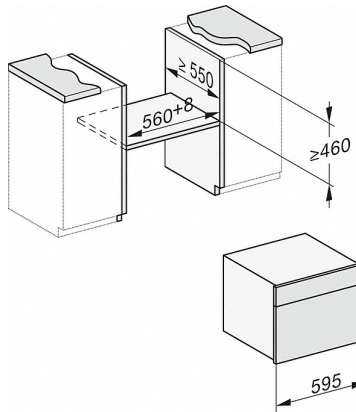

DGC 7845X

Handleless XL Steam combination oven with mains water and drain connection for steam cooking, baking, roasting with wireless food probe + menu cooking.

Technical data	
Oven compartment volume in l	48
No. of shelf levels	3
Numbered shelf levels	•
Door hinge	Bottom
Niche depth in mm	555
Appliance width in mm	595
Appliance height in mm	456
Weight in kg	39.7
Total rated load in kW	3.4
Voltage in V	230
Number of phases	1
Fuse rating in A	16
Length of supply lead in m	2.0
Standard accessories	
Perforated stainless steel cooking container	2
Solid stainless steel cooking containers	1

DGC 7845X

Handleless XL Steam combination oven with mains water and drain connection for steam cooking, baking, roasting with wireless food probe + menu cooking.

ESW7x20, installation drawings

ESW7x10, installation drawings