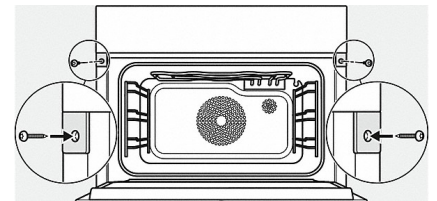

DGC7x4x, DGC7x4xX installation drawings