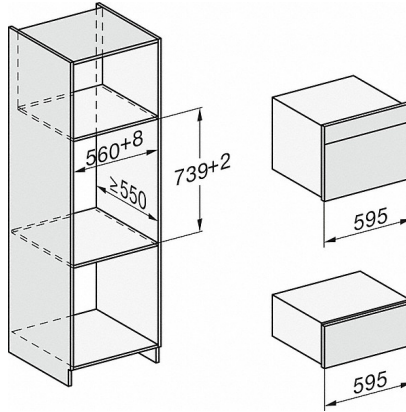

DGC 7845X

Handleless XL Steam combination oven with mains water and drain connection for steam cooking, baking, roasting with wireless food probe + menu cooking.

Technical data	
Oven compartment volume in l	48
No. of shelf levels	3
Numbered shelf levels	•
Door hinge	Bottom
Niche depth in mm	555
Appliance width in mm	595
Appliance height in mm	456
Weight in kg	39.7
Total rated load in kW	3.4
Voltage in V	230
Number of phases	1
Fuse rating in A	16
Length of supply lead in m	2.0
Standard accessories	
Perforated stainless steel cooking container	2
Solid stainless steel cooking containers	1

DGC 7845X

Handleless XL Steam combination oven with mains water and drain connection for steam cooking, baking, roasting with wireless food probe + menu cooking.

ESW7x20, installation drawings

ESW7x10, installation drawings