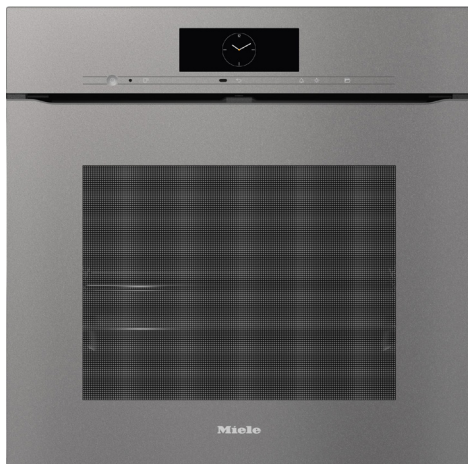

H 7860 BPX 60 cm Oven

User convenience	
Clock synchronisation	•
Date display	•
Minute minder	•
Programmable start of cooking duration	•
Programmable end of cooking duration	•
Programmable cooking duration	•
Actual temperature display	•
Desired temperature display	•
Audible signal when desired temperature is reached	•
Recommended temperature	•
User programmes	20
Individual settings	•
Efficiency and sustainability	
Residual heat utilisation	•
Cleaning and care	
Pyrolytic self-cleaning	•
Heated catalyser	•
Hinged grill element	•
CleanGlass door	•
Appliance networking	
Miele@home	•
MobileControl	•
SuperVision display	•
WiFiConn@ct	•
Safety	
Appliance cooling system and touch-cool front	•
Safety switch-off	•
System lock	•
Door lock during pyrolytic cleaning	•
Sensor lock	•
Technical data	
Oven compartment volume in l	76
No. of shelf levels	5
Shelf level labelling	•
Oven light	BrilliantLight
Temperature regulation in °C	30-300
Niche width in mm	560-568
Niche height in mm	590-595
Niche depth in mm	550
Appliance width in mm	554
Appliance height in mm	579
Appliance depth in mm	547
Accessories supplied	
Baking tray with PerfectClean	1
Universal tray with PerfectClean	1
Grilling and roasting insert	1
Wire rack with PyroFit	2
FlexiClip runners with PyroFit	1 pair
Removable side racks with PyroFit	1 pair
Descaling tablets	2