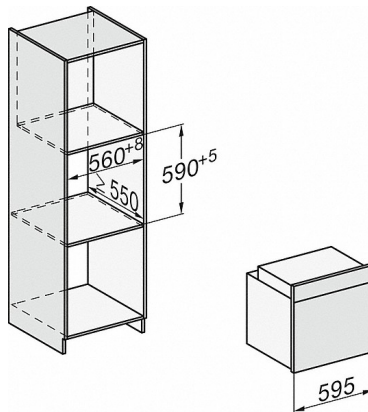

H 7860 BPX

Handleless oven

seamless design with food probe and BrilliantLight.

<b>Technical data</b>	
Oven compartment volume in l	76
No. of shelf levels	5
Numbered shelf levels	•
Oven light	BrilliantLight
Temperatures in °C	30
Appliance width in mm	595
Appliance height in mm	596
Appliance depth in mm	568
Weight in kg	47.0
Total rated load in kW	3.7
Voltage in V	220-240
Number of phases	1
Fuse rating in A	16
Length of supply lead in m	2
<b>Standard accessories</b>	
Baking tray with PerfectClean	1
Universal tray with PerfectClean	1
Baking and roasting rack PyroFit	2
PyroFit FlexiClip runners (pair)	1
Removable PyroFit side runners (pair)	1

H 7860 BPX

Handleless oven

seamless design with food probe and BrilliantLight.

H2760B/BP, H28x0B/BP, H7x6xB/BP/BPX, installation drawings

22 mm - glass  
23,3 mm - metal

H2760B/BP, H28x0B/BP, H7x6xB/BP/BPX, installation drawings

22 mm - glass  
23.3 mm - metal

H226x-1B/BP/E/EP/IP, H2760B/BP, H28x0B/BP, H7x6xB/BP/BPX, installation drawings

H226x-1B/BP/E/EP/IP, H2x6xB/BP, H7x6xB/BP/BPX, installation drawings

If the oven is to be installed under a hob, follow the instructions for installing the hob and the height of the hob.

22 mm - glass  
23,3 mm - metal

H2xxx-1 B/BP/E/I/IP, H7xxx B/BP/BM/BMX, installation drawings

22 mm - glass  
23,3 mm - metal