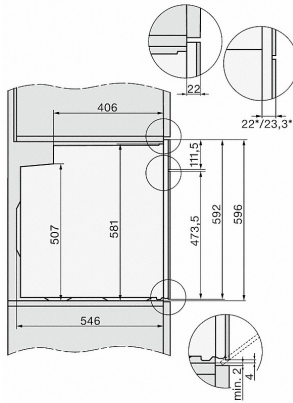

H 7860 BPX

Handleless oven

seamless design with food probe and BrilliantLight.

<b>Technical data</b>	
Oven compartment volume in l	76
No. of shelf levels	5
Numbered shelf levels	•
Oven light	BrilliantLight
Temperatures in °C	30
Appliance width in mm	595
Appliance height in mm	596
Appliance depth in mm	568
Weight in kg	47.0
Total rated load in kW	3.7
Voltage in V	220-240
Number of phases	1
Fuse rating in A	16
Length of supply lead in m	2
<b>Standard accessories</b>	
Baking tray with PerfectClean	1
Universal tray with PerfectClean	1
Baking and roasting rack PyroFit	2
PyroFit FlexiClip runners (pair)	1
Removable PyroFit side runners (pair)	1

H 7860 BPX

Handleless oven

seamless design with food probe and BrilliantLight.

H2760B/BP, H28x0B/BP, H7x6xB/BP/BPX, installation drawings

22 mm - glass  
23,3 mm - metal

H2760B/BP, H28x0B/BP, H7x6xB/BP/BPX, installation drawings

22 mm - glass  
23.3 mm - metal

H226x-1B/BP/E/EP/IP, H2760B/BP, H28x0B/BP, H7x6xB/BP/BPX, installation drawings

H226x-1B/BP/E/EP/IP, H2x6xB/BP, H7x6xB/BP/BPX, installation drawings

If the oven is to be installed under a hob, follow the instructions for installing the hob and the height of the hob.

22 mm - glass  
23,3 mm - metal

H2xxx-1 B/BP/E/I/IP, H7xxx B/BP/BM/BMX, installation drawings

22 mm - glass  
23,3 mm - metal