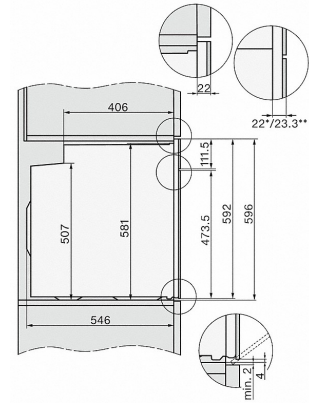

H 7860 BPX

Handleless oven

seamless design with food probe and BrilliantLight.

<b>Technical data</b>	
Oven compartment volume in l	76
No. of shelf levels	5
Numbered shelf levels	•
Oven light	BrilliantLight
Temperatures in °C	30
Appliance width in mm	595
Appliance height in mm	596
Appliance depth in mm	568
Weight in kg	47.0
Total rated load in kW	3.7
Voltage in V	220-240
Number of phases	1
Fuse rating in A	16
Length of supply lead in m	2
<b>Standard accessories</b>	
Baking tray with PerfectClean	1
Universal tray with PerfectClean	1
Baking and roasting rack PyroFit	2
PyroFit FlexiClip runners (pair)	1
Removable PyroFit side runners (pair)	1

H 7860 BPX

Handleless oven

seamless design with food probe and BrilliantLight.

H2760B/BP, H28x0B/BP, H7x6xB/BP/BPX, installation drawings

22 mm - glass  
23,3 mm - metal

H2760B/BP, H28x0B/BP, H7x6xB/BP/BPX, installation drawings

22 mm - glass  
23.3 mm - metal

H226x-1B/BP/E/EP/IP, H2760B/BP, H28x0B/BP, H7x6xB/BP/BPX, installation drawings

H226x-1B/BP/E/EP/IP, H2x6xB/BP, H7x6xB/BP/BPX, installation drawings

If the oven is to be installed under a hob, follow the instructions for installing the hob and the height of the hob.

22 mm - glass  
23,3 mm - metal

H2xxx-1 B/BP/E/I/IP, H7xxx B/BP/BM/BMX, installation drawings

22 mm - glass  
23,3 mm - metal