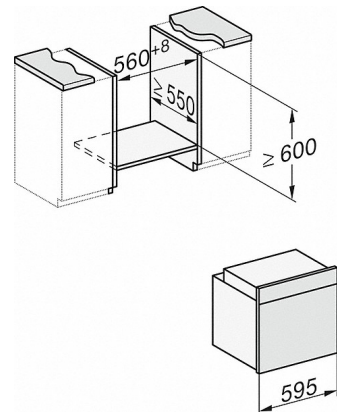

H 7860 BPX

Handleless oven

seamless design with food probe and BrilliantLight.

<b>Technical data</b>	
Oven compartment volume in l	76
No. of shelf levels	5
Numbered shelf levels	•
Oven light	BrilliantLight
Temperatures in °C	30
Appliance width in mm	595
Appliance height in mm	596
Appliance depth in mm	568
Weight in kg	47.0
Total rated load in kW	3.7
Voltage in V	220-240
Number of phases	1
Fuse rating in A	16
Length of supply lead in m	2
<b>Standard accessories</b>	
Baking tray with PerfectClean	1
Universal tray with PerfectClean	1
Baking and roasting rack PyroFit	2
PyroFit FlexiClip runners (pair)	1
Removable PyroFit side runners (pair)	1

H 7860 BPX

Handleless oven

seamless design with food probe and BrilliantLight.

H2760B/BP, H28x0B/BP, H7x6xB/BP/BPX, installation drawings

22 mm - glass  
23,3 mm - metal

H2760B/BP, H28x0B/BP, H7x6xB/BP/BPX, installation drawings

22 mm - glass  
23.3 mm - metal

H226x-1B/BP/E/EP/IP, H2760B/BP, H28x0B/BP, H7x6xB/BP/BPX, installation drawings

H226x-1B/BP/E/EP/IP, H2x6xB/BP, H7x6xB/BP/BPX, installation drawings

If the oven is to be installed under a hob, follow the instructions for installing the hob and the height of the hob.

22 mm - glass  
23,3 mm - metal

H2xxx-1 B/BP/E/I/IP, H7xxx B/BP/BM/BMX, installation drawings

22 mm - glass  
23,3 mm - metal