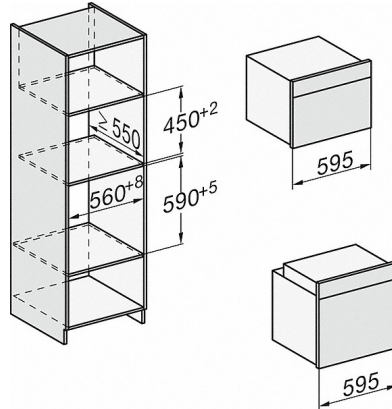

H 7860 BPX

Handleless oven

seamless design with food probe and BrilliantLight.

H226x-1B/BP/E/EP/I/IP, H2760B/BP, H28x0B/BP, H7x40BM/BMX, H7x6x6B/BP/BPX, installation drawings

22 mm - glass
23,3 mm - metal