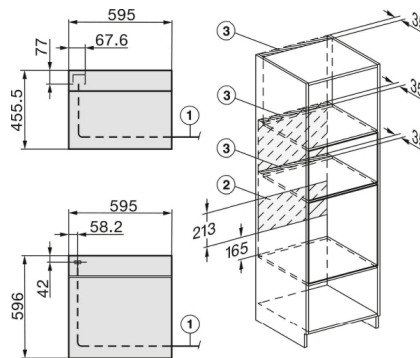

H 7860 BPX

Handleless oven

seamless design with food probe and BrilliantLight.

<b>Technical data</b>	
Oven compartment volume in l	76
No. of shelf levels	5
Numbered shelf levels	•
Oven light	BrilliantLight
Temperatures in °C	30
Appliance width in mm	595
Appliance height in mm	596
Appliance depth in mm	568
Weight in kg	47.0
Total rated load in kW	3.7
Voltage in V	220-240
Number of phases	1
Fuse rating in A	16
Length of supply lead in m	2
<b>Standard accessories</b>	
Baking tray with PerfectClean	1
Universal tray with PerfectClean	1
Baking and roasting rack PyroFit	2
PyroFit FlexiClip runners (pair)	1
Removable PyroFit side runners (pair)	1

22 mm - glass  
23.3 mm - metal

H226x-1B/BP/E/EP/IP, H2760B/BP, H28x0B/BP, H7x6xB/BP/BPX, installation drawings

H226x-1B/BP/E/EP/IP, H2x6xB/BP, H7x6xB/BP/BPX, installation drawings

If the oven is to be installed under a hob, follow the instructions for installing the hob and the height of the hob.

H 7860 BPX

Handleless oven

seamless design with food probe and BrilliantLight.

H226x-1B/BP/E/EP/I/IP, H2760B/BP, H28x0B/BP, H7x40BM/BMX, H7x6x6B/BP/BPX, installation drawings

H2xxx-1 B/BP/E/I/IP, H7xxx B/BP/BM/BMX, installation drawings

22 mm - glass  
23,3 mm - metal

H2xxx-1 B/BP/E/I/IP, H7xxx B/BP/BM/BMX, installation drawings

22 mm - glass  
23,3 mm - metal