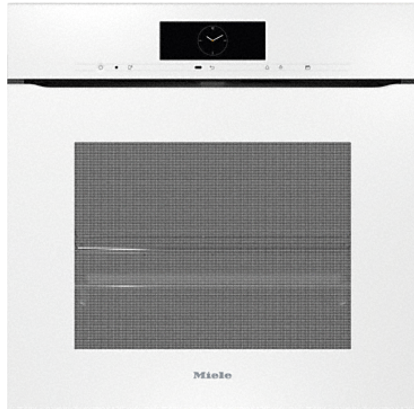

H 7860 BPX

Handleless oven

seamless design with food probe and BrilliantLight.

- Large touch display with movement sensor – M Touch + MotionReact
- An eye on what's cooking anywhere, any time – camera in the oven
- Minimal cleaning effort – Pyrolytic cleaning equipment & PyroFit
- Especially light dough and nicely browned crusts – Moisture Plus
- Ensures your food won't overcook – TasteControl

Model and design	
Built-in oven	•
ArtLine	•
Handleless	•
Appliance colour	Brilliant white
Convenience features	
TasteControl	•
Rapid heat-up	•
Food probe	Without cable
Keeping warm	•
Crisp function	•
Operating modes	
Defrosting	•
Automatic programmes	•
Automatic programmes	•
Auto roast	•
Grill operating modes	•
Grill	•
Economy grill	•
Fan plus	•
Intensive bake	•
Moisture plus	•
Moisture plus with Fan plus	•
Moisture plus with Conventional heat	•
Moisture plus with Intensive Bake	•
Moisture plus with Auto Roast	•
Low temperature cooking	•
Conventional heat	•
Top heat	•
Bottom heat	•
Fan grill	•
Special applications	•