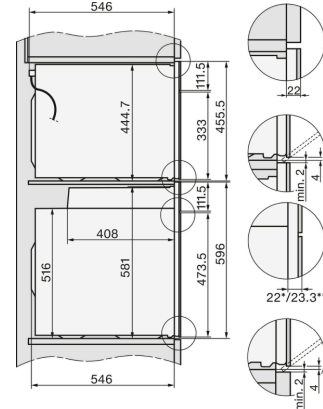

H 7860 BPX

Handleless oven

seamless design with food probe and BrilliantLight.

H2xxx-1 B/BP/E/I/IP, H7xxx B/BP/BM/BMX, installation drawings

22 mm - glass
23,3 mm - metal