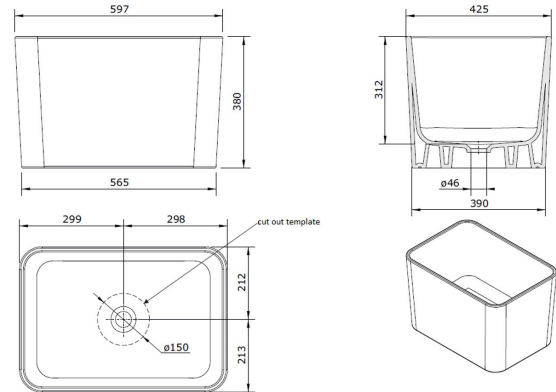

Tribo 60 X 42 Fine Fireclay Sink

Code: 109900

Specifications

- Double-glazed ceramic fine fireclay sink
- Made in Europe
- Glazed on all four sides
- 32/40mm pop-up waste included
- No tap hole only
- Mounting options - counter top or under counter
- Timber tray not included
- Capacity: 58L
- Internal depth: 300mm