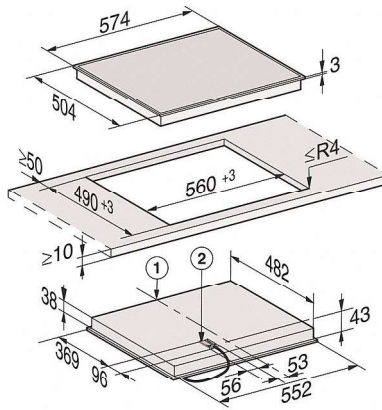

<b>Heating type</b>	
Heating type	Electrical
<b>Construction type</b>	
Independent of cooker	•
<b>Design</b>	
Elegant glass ceramic surface	•
Ceramic surface colour	Black
Stainless-steel frame	•
Surface-mounted installation	•
<b>Cooking zone details</b>	
Number of cooking zones	4
<b>Cooking zone</b>	
Position	front left
Type	Single-circuit ring
Size in mm	Ø 180
Max. rating in W	1800
Position	rear left
Type	Single-circuit ring
Size in mm	Ø 160
Max. rating in W	1500
Position	rear right
Type	Dual-circuit ring
Size in mm	120/210 mm
Max. rating in W	750/2200
Position	front right
Type	Single-circuit ring
Size in mm	Ø 145
Max. rating in W	1200
<b>User convenience</b>	
Display colour	Yellow
Stop & Go function	•
Recall function	•
Minute minder	•
Safety switch-off	•
Auto heat-up	•
Individual setting options (e.g. buzzers)	•
<b>Efficiency and sustainability</b>	
Residual heat utilisation	•
<b>Cleaning convenience</b>	
Easy to clean ceramic glass	•

KM 6520 FR

Electric cooktop with onset controls  
with 4 cooking zones for maximum convenience.

<b>Safety</b>	
Safety switch-off	•
Lock function	•
System lock	•
Overheating protection	•
Residual heat indicator	•
<b>Technical data</b>	
Dimensions in mm (width)	574
Dimensions in mm (height)	43
Casing height incl. connection box in mm	43
Dimensions in mm (depth)	504
Cutout dimensions in mm (width) with surface-mounted installation	560
Cutout dimensions in mm (depth) with surface-mounted installation	490
Weight in kg	8
Total rated load in kW	6.7
Voltage in V	230
Connection cable length in m	1.4
<b>Standard accessories</b>	
Razor-blade scraper	•
Mains cable	•

## KM 6520 FR

Electric cooktop with onset controls  
with 4 cooking zones for maximum convenience.

KM 6520 FR, KM 6538 FR (Installation drawing)

- 1) Front
- 2) Mains Connection box. Built-in height 43 mm, mains connection cable L = 1440 mm