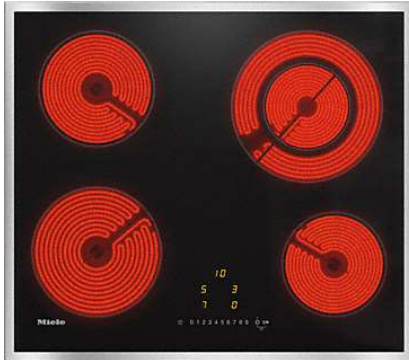

KM 6520 FR

Electric cooktop with onset controls  
with 4 cooking zones for maximum convenience.

- Easy operation – EasySelect
- Attractive design – 574mm wide with all-round frame
- Particularly versatile – 4 cooking zones incl. 1 Vario zone
- Convenient – Auto heat-up for every cooking zone
- Safe – three level residual heat indicator for every cooking zone

<b>Heating type</b>	
Heating type	Electrical
<b>Construction type</b>	
Independent of cooker	•
<b>Design</b>	
Elegant glass ceramic surface	•
Ceramic surface colour	Black
Stainless-steel frame	•
Surface-mounted installation	•
<b>Cooking zone details</b>	
Number of cooking zones	4
<b>Cooking zone</b>	
Position	front left
Type	Single-circuit ring
Size in mm	Ø 180
Max. rating in W	1800
Position	rear left
Type	Single-circuit ring
Size in mm	Ø 160
Max. rating in W	1500
Position	rear right
Type	Dual-circuit ring
Size in mm	120/210 mm
Max. rating in W	750/2200
Position	front right
Type	Single-circuit ring
Size in mm	Ø 145
Max. rating in W	1200
<b>User convenience</b>	
Display colour	Yellow
Stop & Go function	•
Recall function	•
Minute minder	•
Safety switch-off	•
Auto heat-up	•
Individual setting options (e.g. buzzers)	•
<b>Efficiency and sustainability</b>	
Residual heat utilisation	•
<b>Cleaning convenience</b>	
Easy to clean ceramic glass	•

KM 6520 FR

Electric cooktop with onset controls  
with 4 cooking zones for maximum convenience.

<b>Safety</b>	
Safety switch-off	•
Lock function	•
System lock	•
Overheating protection	•
Residual heat indicator	•
<b>Technical data</b>	
Dimensions in mm (width)	574
Dimensions in mm (height)	43
Casing height incl. connection box in mm	43
Dimensions in mm (depth)	504
Cutout dimensions in mm (width) with surface-mounted installation	560
Cutout dimensions in mm (depth) with surface-mounted installation	490
Weight in kg	8
Total rated load in kW	6.7
Voltage in V	230
Connection cable length in m	1.4
<b>Standard accessories</b>	
Razor-blade scraper	•
Mains cable	•