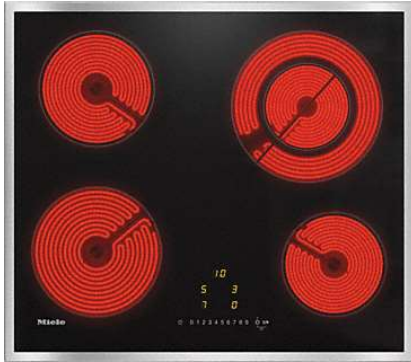

KM 6520 FR

Electric cooktop with onset controls  
with 4 cooking zones for maximum convenience.

- Easy operation – EasySelect
- Attractive design – 574mm wide with all-round frame
- Particularly versatile – 4 cooking zones incl. 1 Vario zone
- Convenient – Auto heat-up for every cooking zone
- Safe – three level residual heat indicator for every cooking zone

KM 6520 FR

Electric cooktop with onset controls  
with 4 cooking zones for maximum convenience.

<b>Safety</b>	
Safety switch-off	•
Lock function	•
System lock	•
Overheating protection	•
Residual heat indicator	•
<b>Technical data</b>	
Dimensions in mm (width)	574
Dimensions in mm (height)	43
Casing height incl. connection box in mm	43
Dimensions in mm (depth)	504
Cutout dimensions in mm (width) with surface-mounted installation	560
Cutout dimensions in mm (depth) with surface-mounted installation	490
Weight in kg	8
Total rated load in kW	6.7
Voltage in V	230
Connection cable length in m	1.4
<b>Standard accessories</b>	
Razor-blade scraper	•
Mains cable	•

## KM 6520 FR

Electric cooktop with onset controls  
with 4 cooking zones for maximum convenience.

KM 6520 FR, KM 6538 FR (Installation drawing)

- 1) Front
- 2) Mains Connection box. Built-in height 43 mm, mains connection cable L = 1440 mm