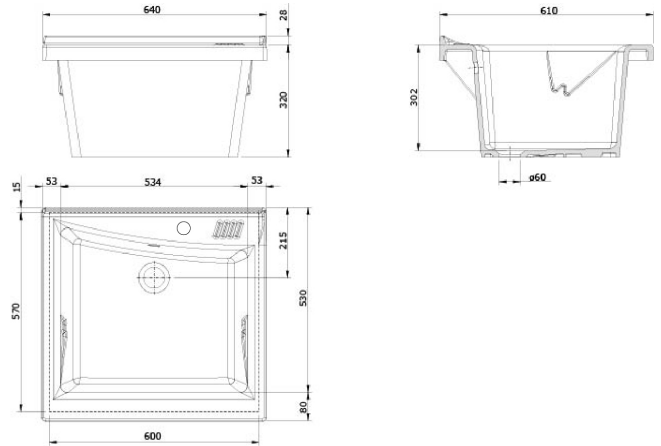

Londri 64 x 61 Fine Fireclay Inset Sink

Code: 108640

TRADITIONAL & HAMPTONS STYLE SPECIALISTS

Specifications

- Material: Fine Fireclay
- Finish: Glazed on all four sides
- Waste Outlet Included: 40x50mm plug and waste with overflow included
- Mounting options: Inset
- Tap hole options: None or one
- Capacity: 65L
- Note: Fine Fireclay is a natural product and therefore subject to variations. This should be seen as a quality that adds to its unique natural beauty. Variations +/- 2% to the specifications are common and acceptable and are within industry tolerance. We always recommend the cabinet maker and stone provider has the actual sink with them to measure before making cabinetry or cutting stone. For more information please visit our Installation Care & Warranty page or Contact Us.

Product Options

108640: Londri 64 x 57 Fine Fireclay Inset Sink

6600678: Ribbed Scrub Board

Warranty

For peace of mind, Turner Hastings offers the following warranty on this product and its components:

Fine fireclay - Lifetime